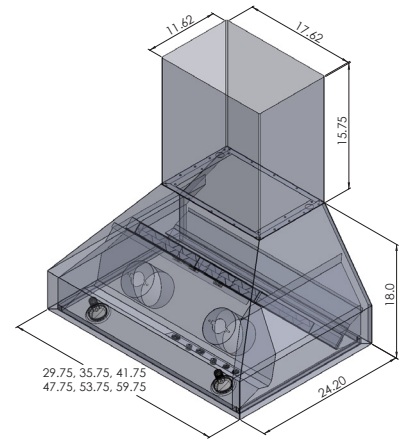

**The ProVWC** with a chimney is an incredibly versatile range hood. You have the choice of a powerful 1300 CFM inline blower or a robust 1200 CFM local blower. The inline blower is a fantastic option if you want an ultra-quiet kitchen. With the blower inside your ductwork, you and your family will barely notice the hood is running while you're in the kitchen. With the ProV, you'll also enjoy dimmable Halogen lights. These are convenient especially during night time when you don't have much light over your range. You can also control the blower speed using the dial knobs located under the front of the range hood. This wall range hood will last you several years, thanks to its durable 430 stainless steel finish. Cook comfortably and efficiently with the ProV WC.

**Configuration and Dimensions**

Hood Type . . . . .	Wall
Sizes Available . . . . .	30   36   42   48   54   60
30" Dimensions . . . . .	29.75" W x 18" H x 24.2" D
36" Dimensions . . . . .	35.75" W x 18" H x 24.2" D
42" Dimensions . . . . .	41.75" W x 18" H x 24.2" D
48" Dimensions . . . . .	47.75" W x 18" H x 24.2" D
54" Dimensions . . . . .	53.75" W x 18" H x 24.2" D
60" Dimensions . . . . .	59.75" W x 18" H x 24.2" D

**Features**

Control Type . . . . .	Rheostat Knobs
Lighting . . . . .	Halogen or LED

**Ventilation System**

Maximum Air Flow Capacity . . . . .	1300 or 1700 CFM
Speed Levels . . . . .	Variable Speeds
Airflow (Quiet/Low/Med/High) . . . . .	0-1300 or 0-1700
Noise Level . . . . .	56.1 db or 7 Sones Max
Duct Type/Size . . . . .	Round 10
Voltage . . . . .	110v
Motor . . . . .	Single High efficiency Variable/Inline option
Filter Type . . . . .	Stainless Steel Baffle (Dishwasher Safe)
Material . . . . .	High Quality 430 Stainless Steel
Warranty . . . . .	.3 Year Parts Warranty