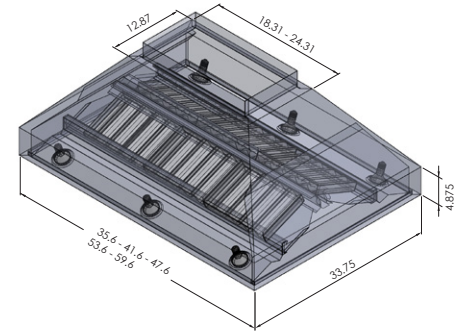

**Configuration and Dimensions**

Hood Type . . . . .	Island
Sizes Available . . . . .	36   42   48   54   60
36" Dimensions . . . . .	35.6" W x 18.25" H x 33.75" D
42" Dimensions . . . . .	41.6" W x 18.25" H x 33.75" D
48" Dimensions . . . . .	47.6" W x 18.25" H x 33.75" D
54" Dimensions . . . . .	53.6" W x 18.25" H x 33.75" D
60" Dimensions . . . . .	59.6" W x 18.25" H x 33.75" D

**Features**

Control Type . . . . .	Rheostat Knobs
Lighting . . . . .	Halogen or LED

**Ventilation System**

Maximum Air Flow Capacity . . . . .	1200, 1300 or 1700 CFM*
Speed Levels . . . . .	Variable Speeds
Airflow (Quiet/Low/Med/High) . . . . .	0-1200, 0-1300 or 0-1700
Noise Level . . . . .	56.1 db or 7 Sones Max
Duct Type/Size . . . . .	Round 10
Voltage . . . . .	110v
Motor . . . . .	Single High efficiency Variable/Inline option
Filter Type . . . . .	Stainless Steel Baffle (Dishwasher Safe)
Material . . . . .	High Quality 430 Stainless Steel
Warranty . . . . .	.3 Year Parts Warranty