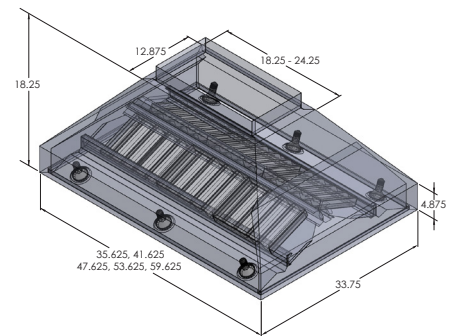

**Configuration and Dimensions**

Hood Type . . . . .	Island
Sizes Available . . . . .	36   42   48   54   60
36" Dimensions . . . . .	35.625" W x 18.25" H x 33.75" D
42" Dimensions . . . . .	41.625" W x 18.25" H x 33.75" D
48" Dimensions . . . . .	47.625" W x 18.25" H x 33.75" D
54" Dimensions . . . . .	53.625" W x 18.25" H x 33.75" D
60" Dimensions . . . . .	59.625" W x 18.25" H x 33.75" D

**Features**

Control Type . . . . .	Rheostat Knobs
Lighting . . . . .	Halogen or LED

**Ventilation System**

Maximum Air Flow Capacity . . . . .	1200, 1300 or 1700 CFM*
Speed Levels . . . . .	Variable Speeds
Airflow (Quiet/Low/Med/High) . . . . .	0-1200, 0-1300 or 0-1700
Noise Level . . . . .	56.1 db or 7 Sones Max
Duct Type/Size . . . . .	Round 10
Voltage . . . . .	110v
Motor . . . . .	Single High efficiency Variable/Inline option
Filter Type . . . . .	Stainless Steel Baffle (Dishwasher Safe)
Material . . . . .	High Quality 430 Stainless Steel
Warranty . . . . .	.3 Year Parts Warranty