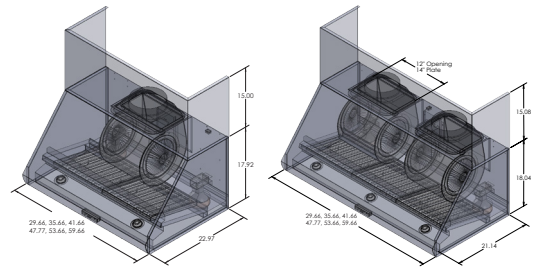

**The PLJW 109** is an incredibly reliable wall mount range hood that packs a strong punch. This hood is perfect for Asian and other high-heat cooking with a 1000 CFM single blower or dual 2000 CFM blower. Enjoy even more flexibility with an easy-to-use four-speed LCD touch control panel. With the PLJW 109 you'll also save loads of time cleaning and maintaining your hood. The hood is furnished with professional-grade 430 stainless steel for exceptional durability and a beautiful shine. When you're done cooking, your stainless steel baffle filters will cause you no trouble. Just throw them in the dishwasher for a quick, effortless clean. Try this versatile hood today!

**Configuration and Dimensions**

Hood Type . . . . .	Wall or Undercabinet
Sizes Available . . . . .	30   36   42   48   54   60
30" Dimensions . . . . .	29.75" W x 18" H x 24" D
36" Dimensions . . . . .	35.75" W x 18" H x 24" D
42" Dimensions . . . . .	41.75" W x 18" H x 24" D
48" Dimensions . . . . .	47.75" W x 18" H x 24" D
54" Dimensions . . . . .	53.75" W x 18" H x 24" D
60" Dimensions . . . . .	59.5" W x 18" H x 24" D

**Features**

Control Type . . . . .	Stainless Steel Push Buttons
Lighting . . . . .	LED

**Ventilation System**

Maximum Air Flow Capacity . . . . .	1000 or 2000 CFM
Speed Levels . . . . .	4 Speeds
Airflow (Quiet/Low/Med/High) . . . . .	250/500/750/1000 or 500/1000/1500/2000
Noise Level . . . . .	.51.2 or 56.1 db or 5 or 7 Sones Max
Duct Type/Size . . . . .	Round 8 (1 & 2)
Voltage . . . . .	110v
Motor . . . . .	Single or Dual
Filter Type . . . . .	Stainless Steel Baffle (Dishwasher Safe)
Material . . . . .	High Quality 304 or 430 Stainless Steel
Warranty . . . . .	.3 Year Parts Warranty