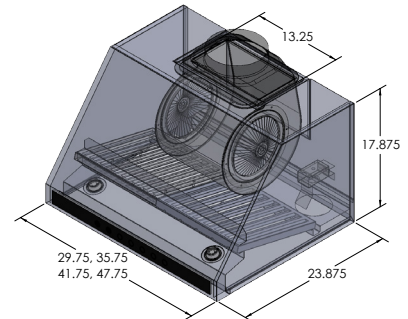

The PLJW 102 has a modern, user-friendly design that will complement any kitchen. It features LED lights, making cooking easier than ever. The model also includes a sleek LCD touch control panel, which has four speeds. Turn the hood to max speed if you've got smoke building up in your house, or go with the quietest setting to enjoy the company of your guests. Cleaning is no problem either with our conveniently dishwasher-safe stainless steel baffle filters. Do you find yourself cooking a lot? If so, this hood is for you. The PLJW 102 operates at a strong 1000 CFM, ideal to cook a wide variety of foods. You can also put heat lamps into the two sockets in the back of this model to warm up all your delicious food right before it's served. Cook more in less time and enjoy clean kitchen air with this beautiful range hood.

Configuration and Dimensions

Hood Type	Under Cabinet
Sizes Available	30 36 42 48 54 60
30" Dimensions	29.75" W x 17.875" H x 23.875" D
36" Dimensions	35.75" W x 17.875" H x 23.875" D
42" Dimensions	41.75" W x 17.875" H x 23.875" D
48" Dimensions	47.75" W x 17.875" H x 23.875" D

Features

Control TypeLCD Touch Panel
LightingLED

Ventilation System

Maximum Air Flow Capacity1000 CFM
Speed Levels4 Speeds
Airflow (Quiet/Low/Med/High)250/500/750/1000
Noise Level51.2 db or 5 Sones Max
Duct Type/SizeRound 8
Voltage110v
MotorSingle
Filter TypeStainless Steel Baffle (Dishwasher Safe)
MaterialHigh Quality 430 Stainless Steel
Warranty3 Year Parts Warranty