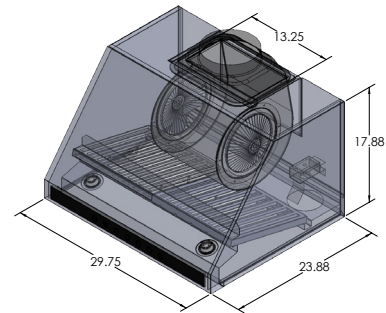

The PLJW 102 has a modern, user-friendly design that will complement any kitchen. It features LED lights, making cooking easier than ever. The model also includes a sleek LCD touch control panel, which has four speeds. Turn the hood to max speed if you've got smoke building up in your house, or go with the quietest setting to enjoy the company of your guests. Cleaning is no problem either with our conveniently dishwasher-safe stainless steel baffle filters. Do you find yourself cooking a lot? If so, this hood is for you. The PLJW 102 operates at a strong 1000 CFM, ideal to cook a wide variety of foods. You can also put heat lamps into the two sockets in the back of this model to warm up all your delicious food right before it's served. Cook more in less time and enjoy clean kitchen air with this beautiful range hood.

Configuration and Dimensions

Hood Type	Undercabinet
Sizes Available	30 36 42 48 54 60
30" Dimensions	29.75" W x 18" H x 24" D
36" Dimensions	35.75" W x 18" H x 24" D
42" Dimensions	41.75" W x 18" H x 24" D
48" Dimensions	47.75" W x 18" H x 24" D

Features

Control TypeLCD Touch Panel
LightingLED

Ventilation System

Maximum Air Flow Capacity1000 CFM
Speed Levels4 Speeds
Airflow (Quiet/Low/Med/High)250/500/750/1000
Noise Level51.2 db or 5 Sones Max
Duct Type/SizeRound 8
Voltage110v
MotorSingle
Filter TypeStainless Steel Baffle (Dishwasher Safe)
MaterialHigh Quality 430 Stainless Steel
Warranty3 Year Parts Warranty