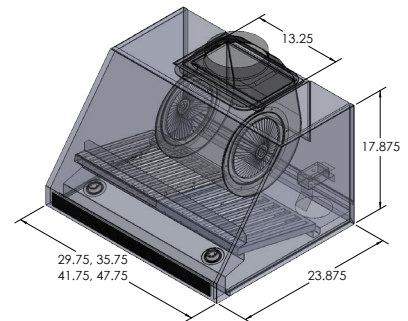

The PLJW 102 has a modern, user-friendly design that will complement any kitchen. It features LED lights, making cooking easier than ever. The model also includes a sleek LCD touch control panel, which has four speeds. Turn the hood to max speed if you've got smoke building up in your house, or go with the quietest setting to enjoy the company of your guests. Cleaning is no problem either with our conveniently dishwasher-safe stainless steel baffle filters. Do you find yourself cooking a lot? If so, this hood is for you. The PLJW 102 operates at a strong 1000 CFM, ideal to cook a wide variety of foods. You can also put heat lamps into the two sockets in the back of this model to warm up all your delicious food right before it's served. Cook more in less time and enjoy clean kitchen air with this beautiful range hood.

Configuration and Dimensions

Hood Type	Under Cabinet
Sizes Available	30 36 42 48 54 60
30" Dimensions	29.75" W x 23.875" D x 17.875" H
36" Dimensions	35.75" W x 23.875" D x 17.875" H
42" Dimensions	41.75" W x 23.875" D x 17.875" H
48" Dimensions	47.75" W x 23.875" D x 17.875" H

Features

Control TypeLCD Touch Panel
LightingLED

Ventilation System

Maximum Air Flow Capacity1000 CFM
Speed Levels4 Speeds
Airflow (Quiet/Low/Med/High)250/500/750/1000
Noise Level51.2 db or 5 Sones Max
Duct Type/SizeRound 8
Voltage110v
MotorSingle
Filter TypeStainless Steel Baffle (Dishwasher Safe)
MaterialHigh Quality 430 Stainless Steel
Warranty3 Year Parts Warranty