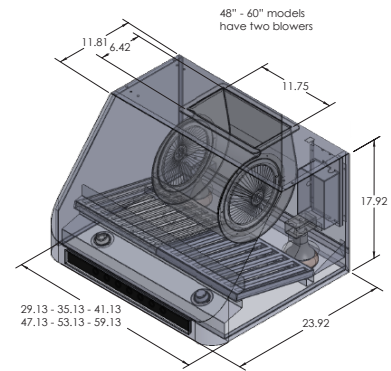

The PLJW 101 is a sleek and powerful vent hood. This wall range hood is rated at 1000 or 2000 CFM, which is unprecedented power for a residential hood. The 101 features a modern four-speed black touch panel. With up to 2000 CFM, you can cook comfortably on the lower speeds and enjoy an ultra-quiet blower. The max speed is so powerful that you'll likely just need it for emergencies. But it is incredibly convenient in a pinch. The PLJW 101 features beautiful, smooth rounded edges. You will also love how easy it is to clean the baffle filters; just place them in the dishwasher and you're done. To make cooking easier, the LED lights illuminate your cooktop. Not only that, but you can keep your food warm and ready to serve by using the heat lamp sockets in the back of the hood. You won't regret buying your new PLJW 101 range hood.

Configuration and Dimensions

Hood Type	Undercabinet
Sizes Available	30 36 42 48 54 60
30" Dimensions	29.75" W x 18" H x 24" D
36" Dimensions	35.75" W x 18" H x 24" D
42" Dimensions	41.75" W x 18" H x 24" D
48" Dimensions	47.75" W x 18" H x 24" D
54" Dimensions	53.75" W x 18" H x 24" D
60" Dimensions	59.75" W x 18" H x 24" D

Features

Control TypeLCD Touch Panel
LightingLED

Ventilation System

Maximum Air Flow Capacity	1000 or 2000 CFM
Speed Levels4 Speeds
Airflow (Quiet/Low/Med/High)	250/500/750/1000 or 500/1000/1500/2000
Noise Level	51.2 db or 5 Sones Max or 61.2 db or 10 Sones Max
Duct Type/SizeRound 8
Voltage110v
MotorSingle or Dual
Filter TypeStainless Steel Baffle (Dishwasher Safe)
MaterialHigh Quality 430 Stainless Steel
Warranty3 Year Parts Warranty