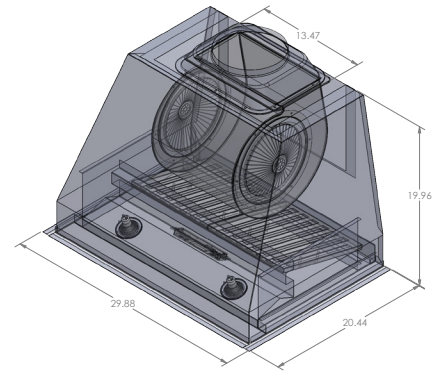

PLFL 832 The PLFL 832 range hood insert is an incredibly efficient kitchen fan for your home. The single 1000 CFM blower will clean your kitchen air with ease. This range hood insert features a versatile six-speed control panel under the front of the range hood. It is easily accessible and easy to use, thanks to featherlight touch buttons and a digital display that shows the time and blower speed. The 832 insert also includes bright LED lights that keep your cooktop bright while you're cooking. Not to mention that the stainless steel baffle filters also make your job easier in the kitchen. They are dishwasher-safe so you can let your dishwasher tackle the tough stains for you. The PLFL 832 has everything you need in a range hood insert.

Configuration and Dimensions

Hood Type	Insert
Sizes Available	28 34 40 46 52 58
28" Dimensions.	29.88" W x 19.9" H x 20.4" D
34" Dimensions.	34.03" W x 19.9" H x 20.4" D
40" Dimensions.	35.88" W x 20.1" H x 19.5" D
46" Dimensions.	43.88" W x 20.1" H x 19.5" D
52" Dimensions.	51.88" W x 20.1" H x 19.5" D
58" Dimensions.	59.88" W x 20.1" H x 19.5" D

Features

Control Type	Featherlight Touch Buttons with LED Display
Lighting	LED

Ventilation System

Maximum Air Flow Capacity	1000 CFM
Speed Levels	6 Speeds
Airflow (Quiet/Low/Med/High).167/333/500/667/833/1000
Noise Level	51.2 db or 5 Sones Max
Duct Type/Size	Round 8
Voltage	110v
Motor	Single
Filter Type	Stainless Steel Baffle (Dishwasher Safe)
Material	High Quality 430 Stainless Steel
Warranty3 Year Parts Warranty