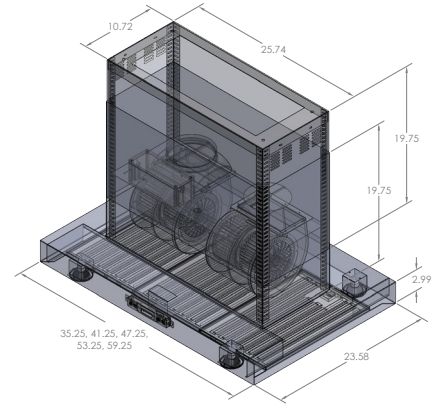

PLFI 750 If you're looking for an island hood with a minimalistic yet modern design, the PLFI 750 is for you. Manufactured using a sleek, brushed 430 stainless steel, this hood is exceptionally durable. Even if you run it at max speed all the time, it will last you many years. The hood features a dual 1100 CFM blower and has six speeds for fantastic versatility. Whether you cook multiple times a day or just a few times a week, you'll find the right amount of CFM between the several speed options.

Configuration and Dimensions

Hood Type	Island
Sizes Available	36 42 48 54 60
36" Dimensions.	35.25" W x 3.15" H x 23.5" D
42" Dimensions.	41.25" W x 3.15" H x 23.5" D
48" Dimensions.	47.25" W x 3.15" H x 23.5" D
54" Dimensions.	53.25" W x 3.15" H x 23.5" D
60" Dimensions.	59.25" W x 3.15" H x 23.5" D

Features

Control Type	Featherlight Touch Buttons with LED Display
Lighting	LED

Ventilation System

Maximum Air Flow Capacity	1100 CFM
Speed Levels	6 Speeds
Airflow (Quiet/Low/Med/High).	183/367/550/733/917/1100
Noise Level	53.8 db or 6 Sones Max
Duct Type/Size	Round 10
Voltage	110v
Motor	Dual
Filter Type	Stainless Steel Baffle (Dishwasher Safe)
Material	High Quality 430 Stainless Steel
Warranty	3 Year Parts Warranty