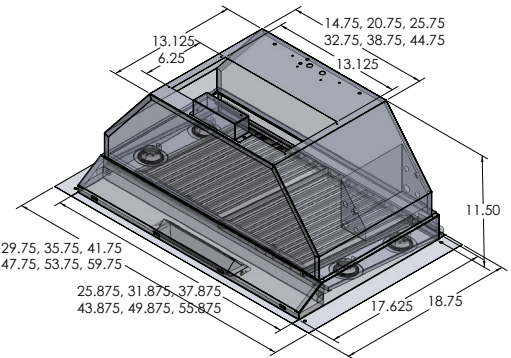

**Hurricane PLJL** The Next Generation of Professional Series Custom Range Hood Inserts is available now in the ProLine Hurricane Insert Series. The Hurricane has been designed from the ground up to be easy to specify and configure, easy to install and most importantly, easy to clean and 100% Stainless Steel, ensure that this insert will perform flawlessly for years.

**Configuration and Dimensions**

|                           |                               |
|---------------------------|-------------------------------|
| Hood Type . . . . .       | Insert                        |
| Sizes Available . . . . . | 28   34   40   46   52   58   |
| 28" Dimensions . . . . .  | 29.75" W x 18.75" D x 11.5" H |
| 34" Dimensions . . . . .  | 35.75" W x 18.75" D x 11.5" H |
| 40" Dimensions . . . . .  | 41.75" W x 18.75" D x 11.5" H |
| 46" Dimensions . . . . .  | 47.75" W x 18.75" D x 11.5" H |
| 52" Dimensions . . . . .  | 53.75" W x 18.75" D x 11.5" H |
| 58" Dimensions . . . . .  | 59.75" W x 18.75" D x 11.5" H |