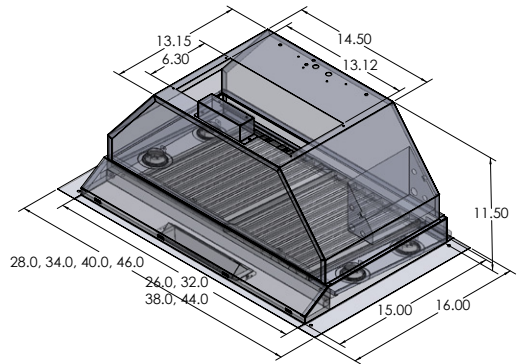

Hurricane PLJL The Next Generation of Professional Series Custom Range Hood Inserts is available now in the ProLine Hurricane Insert Series. The Hurricane has been designed from the ground up to be easy to specify and configure, easy to install and most importantly, easy to clean and 100% Stainless Steel, ensure that this insert will perform flawlessly for years.

Configuration and Dimensions

Hood Type	Insert
Sizes Available	28 34 40 46
28" Dimensions.	27.75" W x 11.5" H x 15" D
34" Dimensions.	33.75" W x 11.5" H x 15" D
40" Dimensions.	39.75" W x 11.5" H x 15" D
46" Dimensions.	45.75" W x 11.5" H x 15" D

Features

Control Type	Push Buttons with LED display
Lighting	LED

Ventilation System

Maximum Air Flow Capacity600 or 1200 CFM
Speed Levels	4 Speeds
Airflow (Quiet/Low/Med/High).	150/300/450/600 or 300/600/900/1200
Noise Level53.8 db or 6.0 Sones Max.
Duct Type/Size	Round 6/8
Voltage	110v
Motor	Single or Dual
Filter Type	Stainless Steel Baffle (Dishwasher Safe)
Material	High Quality 430 Stainless Steel
Warranty3 Year Parts Warranty