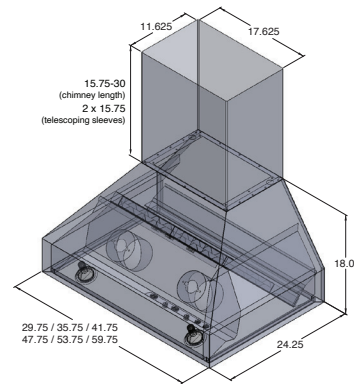

The ProVWC with a chimney is an incredibly versatile range hood. You have the choice of a powerful 1300 CFM inline blower or a robust 1200 CFM local blower. The inline blower is a fantastic option if you want an ultra-quiet kitchen. With the blower inside your ductwork, you and your family will barely notice the hood is running while you're in the kitchen. With the ProV, you'll also enjoy dimmable Halogen lights. These are convenient especially during night time when you don't have much light over your range. You can also control the blower speed using the dial knobs located under the front of the range hood. This wall range hood will last you several years, thanks to its durable 430 or 304 stainless steel finish. Cook comfortably and efficiently with the ProV WC.

Configuration and Dimensions

Hood Type	Wall
Sizes Available	30 36 42 48 54 60
30" Dimensions	29.75" W x 24.25" D x 18" H
36" Dimensions	35.75" W x 24.25" D x 18" H
42" Dimensions	41.75" W x 24.25" D x 18" H
48" Dimensions	47.75" W x 24.25" D x 18" H
54" Dimensions	53.75" W x 24.25" D x 18" H
60" Dimensions	59.75" W x 24.25" D x 18" H
Chimney Dimensions:	17.625" W x 11.625" D x 15.75"-30" H
	(Telescoping with Two Interlocking 15.75" Sleeves)

Features

Control Type	Rheostat Knobs
Lighting	Halogen or LED

Ventilation System

Maximum Air Flow Capacity	1300 or 1700 CFM
Speed Levels	Variable Speeds
Airflow (Quiet/Low/Med/High)	0-1300 or 0-1700
Noise Level	56.1 db or 7 Sones Max
Duct Type/Size	Round 10
Voltage	110v
Motor	Single High efficiency Variable/Inline option
Filter Type	Stainless Steel Baffle (Dishwasher Safe)
Material	High Quality 430 or 304 Stainless Steel
Warranty3 Year Parts Warranty