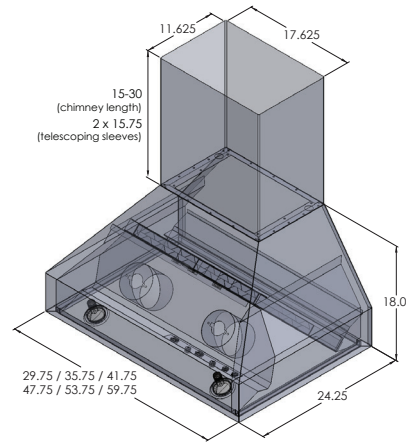

The ProVWC with a chimney is an incredibly versatile range hood. You have the choice of a powerful 1300 CFM inline blower or a robust 1200 CFM local blower. The inline blower is a fantastic option if you want an ultra-quiet kitchen. With the blower inside your ductwork, you and your family will barely notice the hood is running while you're in the kitchen. With the ProV, you'll also enjoy dimmable Halogen lights. These are convenient especially during night time when you don't have much light over your range. You can also control the blower speed using the dial knobs located under the front of the range hood. This wall range hood will last you several years, thanks to its durable 430 or 304 stainless steel finish. Cook comfortably and efficiently with the ProV WC.

Configuration and Dimensions

Hood Type	Wall
Sizes Available	30 36 42 48 54 60
30" Dimensions	29.75" W x 24.25" D x 18" H
36" Dimensions	35.75" W x 24.25" D x 18" H
42" Dimensions	41.75" W x 24.25" D x 18" H
48" Dimensions	47.75" W x 24.25" D x 18" H
54" Dimensions	53.75" W x 24.25" D x 18" H
60" Dimensions	59.75" W x 24.25" D x 18" H

Features

Control Type	Rheostat Knobs
Lighting	Halogen or LED

Ventilation System

Maximum Air Flow Capacity	1300 or 1700 CFM
Speed Levels	Variable Speeds
Airflow (Quiet/Low/Med/High)	0-1300 or 0-1700
Noise Level	56.1 db or 7 Sones Max
Duct Type/Size	Round 10
Voltage	110v
Motor	Single High efficiency Variable/Inline option
Filter Type	Stainless Steel Baffle (Dishwasher Safe)
Material	High Quality 430 or 304 Stainless Steel
Warranty3 Year Parts Warranty