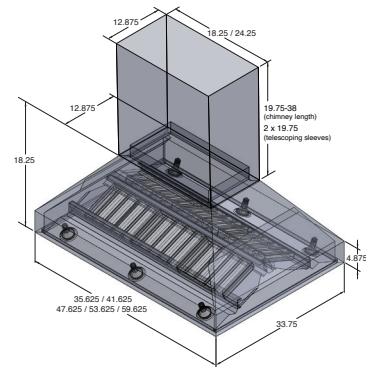

Configuration and Dimensions

Hood Type Island
 Sizes Available 36 | 42 | 48 | 54 | 60
 36" Dimensions 35.625" W x 33.75" D x 18.25" H
 42" Dimensions 41.625" W x 33.75" D x 18.25" H
 48" Dimensions 47.625" W x 33.75" D x 18.25" H
 54" Dimensions 53.625" W x 33.75" D x 18.25" H
 60" Dimensions 59.625" W x 33.75" D x 18.25" H
 Chimney Dimensions: 18.25" (36-42) W or 24.25" (48-60) W x
 12.875" D x 19.75"-38" H (Telescoping with Two Interlocking 19.75"
 Sleeves)

Features

Control Type Rheostat Knobs
 Lighting Halogen or LED

Ventilation System

Maximum Air Flow Capacity 1200, 1300 or 1700 CFM*
 Speed Levels Variable Speeds
 Airflow (Quiet/Low/Med/High) 0-1200, 0-1300 or 0-1700
 Noise Level 56.1 db or 7 Sones Max
 Duct Type/Size Round 10
 Voltage 110v
 Motor Single High efficiency Variable/Inline option
 Filter Type Stainless Steel Baffle (Dishwasher Safe)
 Material High Quality 430 Stainless Steel
 Warranty 3 Year Parts Warranty