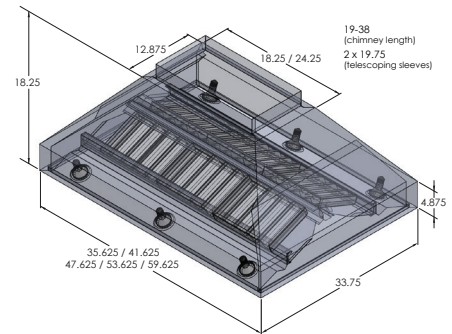

Configuration and Dimensions

Hood Type	Island
Sizes Available	36 42 48 54 60
36" Dimensions	35.625" W x 33.75" D x 18.25" H
42" Dimensions	41.625" W x 33.75" D x 18.25" H
48" Dimensions	47.625" W x 33.75" D x 18.25" H
54" Dimensions	53.625" W x 33.75" D x 18.25" H
60" Dimensions	59.625" W x 33.75" D x 18.25" H

Features

Control Type	Rheostat Knobs
Lighting	Halogen or LED

Ventilation System

Maximum Air Flow Capacity	1200, 1300 or 1700 CFM*
Speed Levels	Variable Speeds
Airflow (Quiet/Low/Med/High)	0-1200, 0-1300 or 0-1700
Noise Level	56.1 db or 7 Sones Max
Duct Type/Size	Round 10
Voltage	110v
Motor	Single High efficiency Variable/Inline option
Filter Type	Stainless Steel Baffle (Dishwasher Safe)
Material	High Quality 430 Stainless Steel
Warranty3 Year Parts Warranty