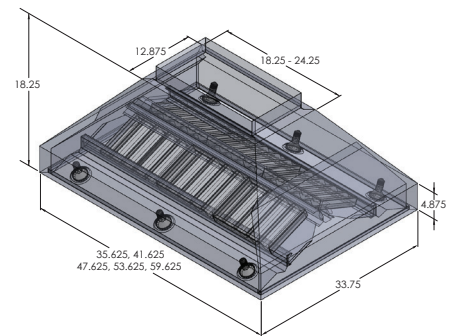

Configuration and Dimensions

Hood Type	Island
Sizes Available	36 42 48 54 60
36" Dimensions	35.625" W x 33.75" D x 18.25" H
42" Dimensions	41.625" W x 33.75" D x 18.25" H
48" Dimensions	47.625" W x 33.75" D x 18.25" H
54" Dimensions	53.625" W x 33.75" D x 18.25" H
60" Dimensions	59.625" W x 33.75" D x 18.25" H

Features

Control Type	Rheostat Knobs
Lighting	Halogen or LED

Ventilation System

Maximum Air Flow Capacity	1200, 1300 or 1700 CFM*
Speed Levels	Variable Speeds
Airflow (Quiet/Low/Med/High)	0-1200, 0-1300 or 0-1700
Noise Level	56.1 db or 7 Sones Max
Duct Type/Size	Round 10
Voltage	110v
Motor	Single High efficiency Variable/Inline option
Filter Type	Stainless Steel Baffle (Dishwasher Safe)
Material	High Quality 430 Stainless Steel
Warranty3 Year Parts Warranty