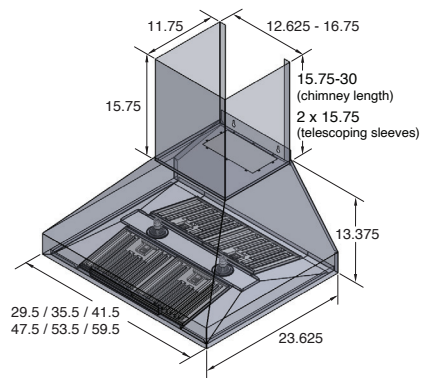

**Configuration and Dimensions**

Hood Type	Wall
Sizes Available	30   36   42   48   54   60
30" Dimensions	29.5" W x 23.625" D x 13.375" H
36" Dimensions	35.5" W x 23.625" D x 13.375" H
42" Dimensions	41.5" W x 23.625" D x 13.375" H
48" Dimensions	47.5" W x 23.625" D x 13.375" H
54" Dimensions	53.5" W x 23.625" D x 13.375" H
60" Dimensions	59.5" W x 23.625" D x 13.375" H
Chimney Dimensions:	12.625" (30) W or 16.75" (36-60) W x 11.75" D x 15.75"-30" H (Telescoping with Two Interlocking 15.75" Sleeves)

**Features**

Control Type	LCD Touch Panel
Lighting	LED

**Ventilation System**

Maximum Air Flow Capacity	30" (900) or 36"-60" (1800) CFM
Speed Levels	4 Speeds
Airflow (Quiet/Low/Med/High)	30" (225/450/675/900) or 36"-60" (450/900/1350/1800)
Noise Level	.51.2 or 56.1 db or 5 or 7 Sones Max
Duct Type/Size	Round 6 (30") or 10 (36"-60")
Voltage	110v
Motor	30" (Single) or 36"-60" (Dual)
Filter Type	Stainless Steel Baffle (Dishwasher Safe)
Material	High Quality 430 Stainless Steel
Warranty	.3 Year Parts Warranty