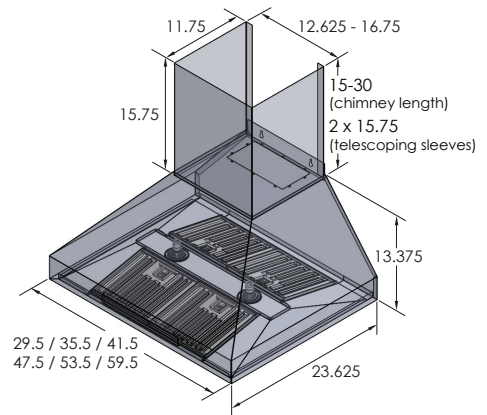

Configuration and Dimensions

Hood Type	Wall
Sizes Available	30 36 42 48 54 60
30" Dimensions	29.5" W x 23.625" D x 13.375" H
36" Dimensions	35.5" W x 23.625" D x 13.375" H
42" Dimensions	41.5" W x 23.625" D x 13.375" H
48" Dimensions	47.5" W x 23.625" D x 13.375" H
54" Dimensions	53.5" W x 23.625" D x 13.375" H
60" Dimensions	59.5" W x 23.625" D x 13.375" H

Features

Control Type	LCD Touch Panel
Lighting	LED

Ventilation System

Maximum Air Flow Capacity	30" (900) or 36"-60" (1800) CFM
Speed Levels	4 Speeds
Airflow (Quiet/Low/Med/High)	30" (225/450/675/900) or 36"-60" (450/900/1350/1800)
Noise Level	.51.2 or 56.1 db or 5 or 7 Sones Max
Duct Type/Size	Round 6 (30") or 10 (36"-60")
Voltage	110v
Motor	30" (Single) or 36"-60" (Dual)
Filter Type	Stainless Steel Baffle (Dishwasher Safe)
Material	High Quality 430 Stainless Steel
Warranty	.3 Year Parts Warranty