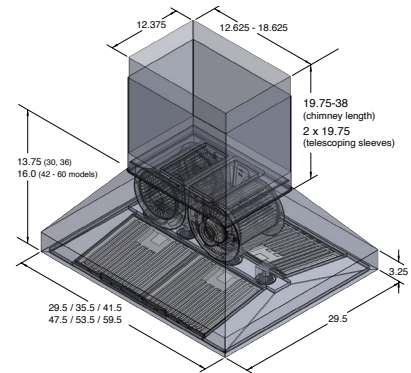

The ProSI is a fantastic statement piece for your kitchen. It provides full coverage of your range. The 1800 CFM dual or single 900 CFM blower on this island range hood is more than enough to vent all the grease and smoke from your kitchen air. Whether you're cooking for yourself or for 20 people, you don't have to worry about pesky smells and smoke filling the room. We manufacture our island hoods with the customer in mind and the ProSI is no different. The four-speed control panel on the front of the hood allows you to adjust the blower speed four ways to match your cooking style. The LED lights also make your job in the kitchen much easier. Not to mention that dishwasher-safe stainless steel baffle filters save you time and effort, allowing you to focus less on cleaning and more on cooking. Read more about our professional ProSI island hood below.

Configuration and Dimensions

Hood Type	Under Cabinet
Sizes Available	30 36 42 48 54 60
30" Dimensions	29.5" W x 29.5" D x 13.75" H
36" Dimensions	35.5" W x 29.5" D x 13.75" H
42" Dimensions	41.5" W x 29.5" D x 16" H
48" Dimensions	47.5" W x 29.5" D x 16" H
54" Dimensions	53.5" W x 29.5" D x 16" H
60" Dimensions	59.5" W x 29.5" D x 16" H
Chimney Dimensions: 12.625" (30) W or 18.625" (36-60) W x 12.375" D x 19.75"-38" H (Telescoping with Two Interlocking 19.75" Sleeves)	

Features

Control TypeLCD Touch Panel
LightingLED

Ventilation System

Maximum Air Flow Capacity	30" (900) or 36"-60" (1800) CFM
Speed Levels 4 Speeds
Airflow (Quiet/Low/Med/High) 30" (225/450/675/900) or 36"-60" (450/900/1350/1800)
Noise Level51.2 or 56.1 db or 5 or 7 Sones Max
Duct Type/Size Round 30" (6) or 36"-60" (10)
Voltage110v
Motor30" Single or 36"-60" Dual
Filter TypeStainless Steel Baffle (Dishwasher Safe)
MaterialHigh Quality 430 Stainless Steel
Warranty3 Year Parts Warranty