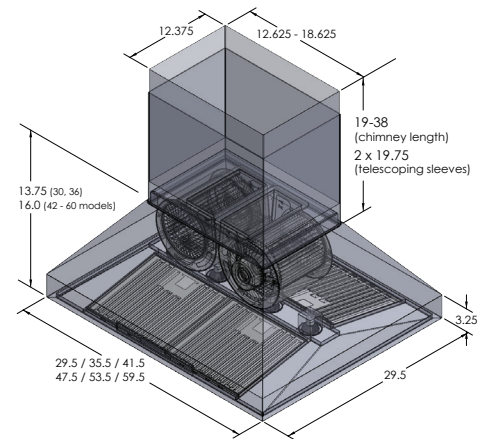

The ProSI is a fantastic statement piece for your kitchen. It provides full coverage of your range. The 1800 CFM dual or single 900 CFM blower on this island range hood is more than enough to vent all the grease and smoke from your kitchen air. Whether you're cooking for yourself or for 20 people, you don't have to worry about pesky smells and smoke filling the room. We manufacture our island hoods with the customer in mind and the ProSI is no different. The four-speed control panel on the front of the hood allows you to adjust the blower speed four ways to match your cooking style. The LED lights also make your job in the kitchen much easier. Not to mention that dishwasher-safe stainless steel baffle filters save you time and effort, allowing you to focus less on cleaning and more on cooking. Read more about our professional ProSI island hood below.

Configuration and Dimensions

Hood Type.	Under Cabinet
Sizes Available	30 36 42 48 54 60
30" Dimensions.	29.5" W x 29.5" D x 13.75" H
36" Dimensions.	35.5" W x 29.5" D x 13.75" H
42" Dimensions.	41.5" W x 29.5" D x 16" H
48" Dimensions.	47.5" W x 29.5" D x 16" H
54" Dimensions.	53.5" W x 29.5" D x 16" H
60" Dimensions.	59.5" W x 29.5" D x 16" H

Features

Control TypeLCD Touch Panel
LightingLED

Ventilation System

Maximum Air Flow Capacity	30" (900) or 36"-60" (1800) CFM
Speed Levels4 Speeds
Airflow (Quiet/Low/Med/High).	30" (225/450/675/900) or 36"-60" (450/900/1350/1800)
Noise Level51.2 or 56.1 db or 5 or 7 Sones Max
Duct Type/Size	Round 30" (6) or 36"-60" (10)
Voltage110v
Motor30" Single or 36"-60" Dual
Filter TypeStainless Steel Baffle (Dishwasher Safe)
MaterialHigh Quality 430 Stainless Steel
Warranty3 Year Parts Warranty