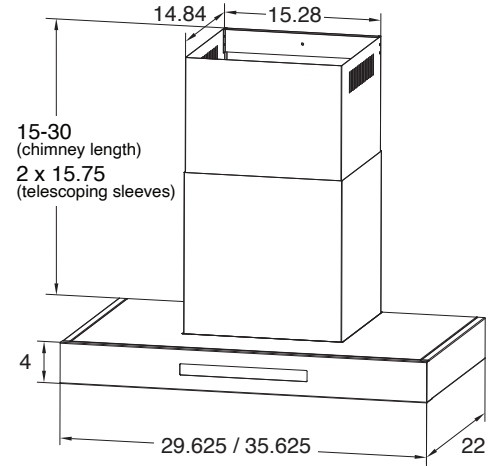

PLSW 755RC

The PLSW 755RC Wall Mounted Range Hood is a modern kitchen marvel, blending style and functionality seamlessly. Its contemporary design, characterized by sleek lines and a minimalist aesthetic, makes it a standout decor piece. Equipped with a 550 CFM motor, it efficiently removes kitchen pollutants while maintaining a quiet operation at 65 dB. The addition of two 1.5W LED lights provides bright, energy-efficient lighting, enhancing the cooking area. Its user-friendly digital touch control panel allows for easy adjustments across three speeds, ensuring optimal ventilation for any cooking need. The PLSW 755RC's design and performance make it an essential and stylish addition to any modern kitchen.

Configuration and Dimensions

Hood Type	Wall Mounted
Sizes Available	30 36
30" Dimensions	29.625" W x 22" D x 4" H
36" Dimensions	35.625" W x 22" D x 4" H

Features

Control Type	Digital Touch Control
Lighting	1.5W LED