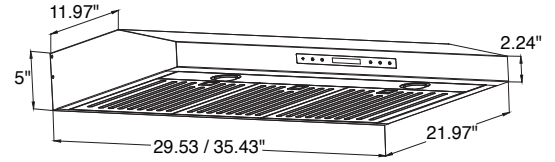

PLSW 180

The PLSW 180 Under Cabinet Range Hood is a blend of style, efficiency, and simplicity, ideal for modern kitchens. Its sleek design complements any decor and optimizes space, making it perfect for various kitchen sizes. Notably, the PLSW 180 features an easy installation process, catering to DIY enthusiasts and those seeking a hassle-free kitchen upgrade.

Configuration and Dimensions

Hood Type	Under Cabinet
Sizes Available	30 36
30" Dimensions	29.53" W x 21.97" D x 5" H
36" Dimensions	35.43" W x 21.97" D x 5" H

Features

Control Type	Digital Touch Control
Lighting	1.5W LED