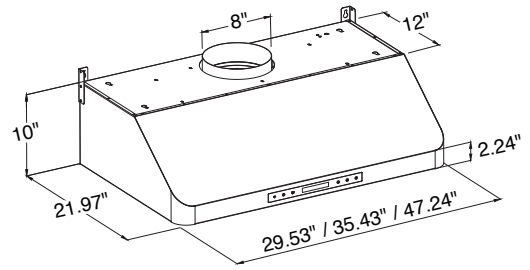

PLSW 115

Introducing the PLSW 115 Under Cabinet Range Hood: a sleek, powerful addition to modernize any kitchen. Designed for seamless integration under standard cabinets, this range hood not only enhances your kitchen's aesthetics but also boosts its functionality. With a robust 600 CFM motor, it efficiently eliminates smoke, odors, and pollutants, ensuring a fresh and clean cooking environment. Despite its powerful performance, the PLSW 115 operates quietly at just 13 Sones (65 dB), preserving the peace of your kitchen space without compromising on efficiency. Its compact design fits neatly under cabinets, maintaining a clutter-free look while offering top-tier air purification. Ideal for home chefs and kitchen enthusiasts alike, the PLSW 115 combines elegance, quiet operation, and high efficiency, making it an essential upgrade for a more enjoyable cooking experience.

Configuration and Dimensions

Hood Type	Under Cabinet
Sizes Available	30 36 48
30" Dimensions.	29.53" W x 21.97" D x 10" H
36" Dimensions.	35.43" W x 21.97" D x 10" H
48" Dimensions.	47.24" W x 21.97" D x 10" H

Features

Control Type	Digital Touch Control
Lighting	1.5W LED

Ventilation System

Maximum Air Flow Capacity	600 CFM
Speed Levels	4 Speed
Airflow (Quiet/Low/Med/High).	150/300/450/600
Noise Level65 db or 13 Sones Max
Duct Type/Size	8" Round
Voltage	110v
Motor	Dual
Filter Type	Stainless Steel Baffle (Dishwasher Safe)
Material	High Quality 430 Stainless Steel
Warranty	3 Year Parts Warranty