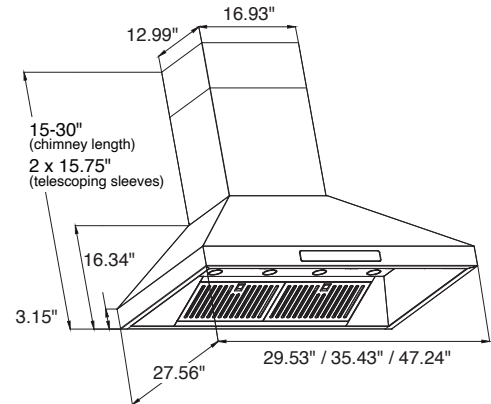

Configuration and Dimensions

Hood Type	Wall Mounted
Sizes Available	30 36 48
30" Dimensions	29.53" W x 27.56" D x 16.34" H
36" Dimensions	35.43" W x 27.56" D x 16.34" H
48" Dimensions	47.24" W x 27.56" D x 16.34" H

Features

Control Type	Digital Touch Control
Lighting	1.5W LED lights: 2 lights for 30" and 36" widths, 4 lights for 48" width

Ventilation System

Maximum Air Flow Capacity	550 or 1200 CFM
Speed Levels	4 Speed
Airflow (Quiet/Low/Med/High)	150/300/400/550 or 300/600/900/1200
Noise Level65 db or 13 Sones Max
Duct Type/Size	6" round or 2 pcs of 6" round outlet
Voltage	110v
Motor	Single or Dual
Filter Type	Stainless Steel Baffle (Dishwasher Safe)
Material	High Quality 430 Stainless Steel
Warranty3 Year Parts Warranty