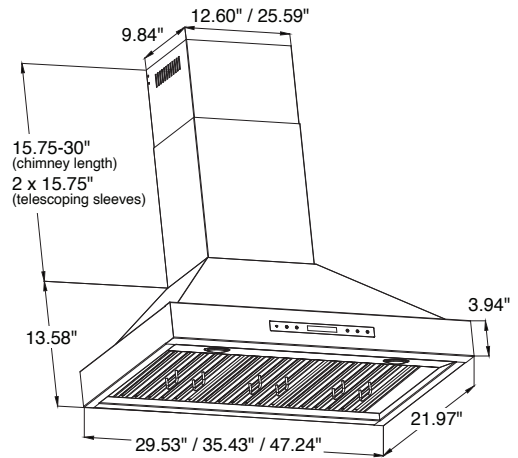

PLSW KING AIR

Meet the PLSW KING AIR. This wall-mounted range hood isn't just an appliance; it's a contemporary design statement, available in both elegant black and pristine white finishes to complement any kitchen aesthetic. Whether as a striking contrast or a minimalist addition, the PLSW KING AIR is designed to fit seamlessly into your kitchen decor.

Beyond its stylish appearance, the PLSW KING AIR boasts a powerful 550 CFM single or 1200 CFM dual blower (48 inch only), adept at eliminating smoke, odors, and airborne impurities, thus ensuring your kitchen remains a pleasant, smoke-free environment. Despite its robust performance, it operates quietly at 13 Sones/65 dB, preserving the tranquility of your cooking space.

The hood is further enhanced with two 1.5W LED lights, providing bright, energy-efficient illumination for your culinary activities.

Configuration and Dimensions

Hood Type	Wall
Sizes Available	30 36 48
30" Dimensions	29.53" W x 21.97" D x 13.58" H
36" Dimensions	35.43" W x 21.97" D x 13.58" H
48" Dimensions	47.24" W x 21.97" D x 13.58" H
Chimney Dimensions:	12.6" (30-35) W or 25.59" (48) W x 9.84" D x 15.75"-30" H (Telescoping with Two Interlocking 15.75" Sleeves)

Features

Control Type	Digital Touch Control
Lighting	1.5W LED

Ventilation System

Maximum Air Flow Capacity	550 (30/36) or 1200 (48) CFM
Speed Levels	4 Speed
Airflow (Quiet/Low/Med/High)	150/300/400/550 (30/36) or 300/600/900/1200 (48)
Noise Level	.65 db or 13 Sones Max
Duct Type/Size	.6" round outlet (30/36) or 2 pcs of 6" round outlet (48)
Voltage	110v
Motor	Single (30/36) or Dual (48)
Filter Type	Stainless Steel Baffle (Dishwasher Safe)
Material	High-Quality Stainless Steel 430 Stainless Steel or Durable Powder-Coated Finishes: Matte Black and Gloss White
Warranty	.3 Year Parts Warranty