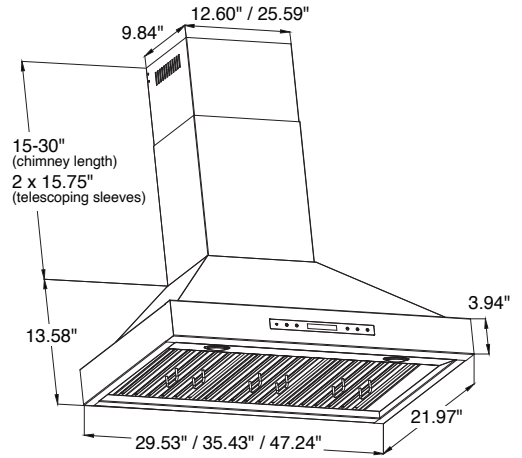

PLSW KING AIR

Meet the PLSW KING AIR. This wall-mounted range hood isn't just an appliance; it's a contemporary design statement, available in both elegant black and pristine white finishes to complement any kitchen aesthetic. Whether as a striking contrast or a minimalist addition, the PLSW KING AIR is designed to fit seamlessly into your kitchen decor.

Beyond its stylish appearance, the PLSW KING AIR boasts a powerful 550 CFM single or 1200 CFM dual blower (48 inch only), adept at eliminating smoke, odors, and airborne impurities, thus ensuring your kitchen remains a pleasant, smoke-free environment. Despite its robust performance, it operates quietly at 13 Sones/65 dB, preserving the tranquility of your cooking space.

The hood is further enhanced with two 1.5W LED lights, providing bright, energy-efficient illumination for your culinary activities.

Configuration and Dimensions

Hood Type	Wall
Sizes Available	30 36 48
30" Dimensions	29.53" W x 21.97" D x 13.58" H
36" Dimensions	35.43" W x 21.97" D x 13.58" H
48" Dimensions	47.24" W x 21.97" D x 13.58" H

Features

Control Type	Digital Touch Control
Lighting	1.5W LED

Ventilation System

Maximum Air Flow Capacity	550 (30/36) or 1200 (48) CFM
Speed Levels	4 Speed
Airflow (Quiet/Low/Med/High)	150/300/400/550 (30/36) or 300/600/900/1200 (48)
Noise Level	.65 db or 13 Sones Max
Duct Type/Size	.6" round outlet (30/36) or 2 pcs of 6" round outlet (48)
Voltage	110v
Motor	Single (30/36) or Dual (48)
Filter Type	Stainless Steel Baffle (Dishwasher Safe)
Material	High Quality 430 Stainless Steel
Warranty	.3 Year Parts Warranty