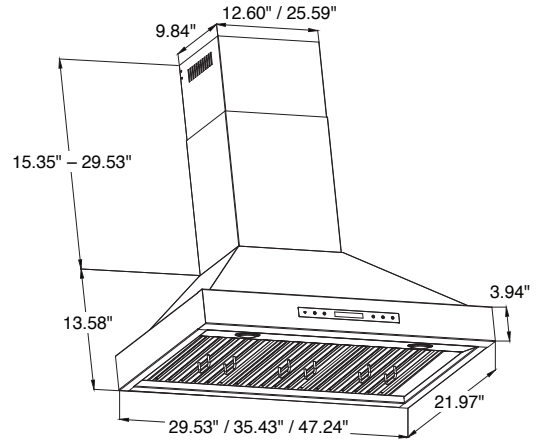

PLSW KING AIR

Meet the PLSW KING AIR, a pinnacle of kitchen ventilation technology, marrying modern sophistication with unparalleled functionality. This wall-mounted range hood isn't just an appliance; it's a contemporary design statement, available in both elegant black and pristine white finishes to complement any kitchen aesthetic. Whether as a striking contrast or a minimalist addition, the PLSW KING AIR is designed to fit seamlessly into your kitchen decor.

Beyond its stylish appearance, the PLSW KING AIR boasts a powerful 550 CFM single or 900 CFM dual blower (48 inch only), adept at eliminating smoke, odors, and airborne impurities, thus ensuring your kitchen remains a pleasant, smoke-free environment. Despite its robust performance, it operates quietly at 13 Sones/65 dB, preserving the tranquility of your cooking space.

The hood is further enhanced with two 1.5W LED lights, providing bright, energy-efficient illumination for your culinary activities.

Configuration and Dimensions

Hood Type	Wall
Sizes Available	30 36 48
30" Dimensions	29.53" W x 21.97" D x 13.58" H
36" Dimensions	35.43" W x 21.97" D x 13.58" H
48" Dimensions	47.24" W x 21.97" D x 13.58" H

Features

Control Type	Digital Touch Control
Lighting	1.5W LED

Ventilation System

Maximum Air Flow Capacity	550 or 900 CFM
Speed Levels	3 Speed
Airflow (Quiet/Low/Med/High)150/350/550 or 250/500/750/900
Noise Level65 db or 13 Sones Max
Duct Type/Size	6" round outlet or 2 pcs of 6" round outlet
Voltage	110v
Motor	Single or Dual
Filter Type	Stainless Steel Baffle (Dishwasher Safe)
Material	High Quality 430 Stainless Steel
Warranty	3 Year Parts Warranty