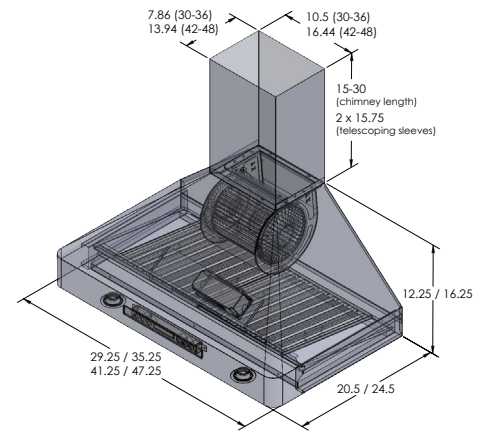

The PLJW 130 The modern tapered design features rounded corners and a functional yet elegant four-speed LCD control panel. The control panel offers added flexibility, allowing you to easily adjust your hood's CFM with a user-friendly touch screen. It also has LED lights to help you read recipes and cookbooks and cook meals with ease. At Proline Range Hoods, we believe range hoods provide both beauty and function. While a hood should impress your friends and family and stand out in your kitchen, it should also clean your air effectively, streamline your cooking process and be adaptable to anyone's cooking style. The PLJW 130 checks all these boxes. When people think of range hood function, one of the first things that crosses their mind is power. The PLJW 130 has more than enough CFM to accommodate your cooking style. In fact, at 900 CFM, it rivals our professional hoods. Indulge in industry-leading beauty and function with Proline's elegant PLJW 130.

Configuration and Dimensions

Hood Type	Wall
Sizes Available	30 36 42 48
30" Dimensions	29.25" W x 20.5" D x 12.25" H
36" Dimensions	35.25" W x 20.5" D x 12.25" H
42" Dimensions	41.25" W x 20.5" D x 16.25" H
48" Dimensions	47.25" W x 20.5" D x 16.25" H

Features

Control TypeLCD Touch Panel
LightingLED

Ventilation System

Maximum Air Flow Capacity900 or 1200 CFM
Speed Levels4 Speeds
Airflow (Quiet/Low/Med/High)225/450/675/900 or 300/600/900/1200
Noise Level51.2 or 53.8 db or 5 or 6 Sones Max
Duct Type/SizeRound 6 or 8
Voltage110v
MotorSingle or Dual
Filter TypeStainless Steel Baffle (Dishwasher Safe)
MaterialHigh Quality 430 Stainless Steel
Warranty3 Year Parts Warranty