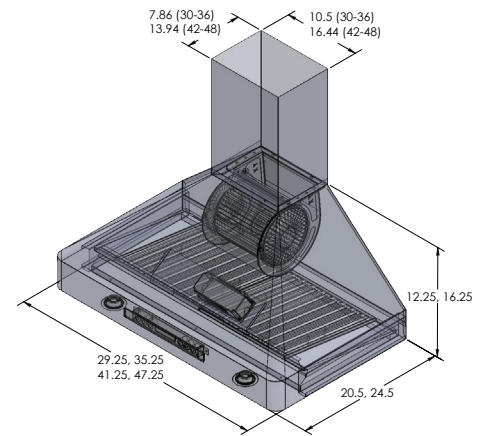

The PLJW 130 The modern tapered design features rounded corners and a functional yet elegant four-speed LCD control panel. The control panel offers added flexibility, allowing you to easily adjust your hood's CFM with a user-friendly touch screen. It also has LED lights to help you read recipes and cookbooks and cook meals with ease. At Proline Range Hoods, we believe range hoods provide both beauty and function. While a hood should impress your friends and family and stand out in your kitchen, it should also clean your air effectively, streamline your cooking process and be adaptable to anyone's cooking style. The PLJW 130 checks all these boxes. When people think of range hood function, one of the first things that crosses their mind is power. The PLJW 130 has more than enough CFM to accommodate your cooking style. In fact, at 900 CFM, it rivals our professional hoods. Indulge in industry-leading beauty and function with Proline's elegant PLJW 130.

Configuration and Dimensions

Hood Type	Wall
Sizes Available	30 36 42 48
30" Dimensions	29.25" W x 20.5" D x 12.25" H
36" Dimensions	35.25" W x 20.5" D x 12.25" H
42" Dimensions	41.25" W x 20.5" D x 16.25" H
48" Dimensions	47.25" W x 20.5" D x 16.25" H

Features

Control TypeLCD Touch Panel
LightingLED

Ventilation System

Maximum Air Flow Capacity900 or 1200 CFM
Speed Levels4 Speeds
Airflow (Quiet/Low/Med/High)225/450/675/900 or 300/600/900/1200
Noise Level	51.2 or 53.8 db or 5 or 6 Sones Max
Duct Type/SizeRound 6 or 8
Voltage110v
MotorSingle or Dual
Filter TypeStainless Steel Baffle (Dishwasher Safe)
MaterialHigh Quality 430 Stainless Steel
Warranty3 Year Parts Warranty