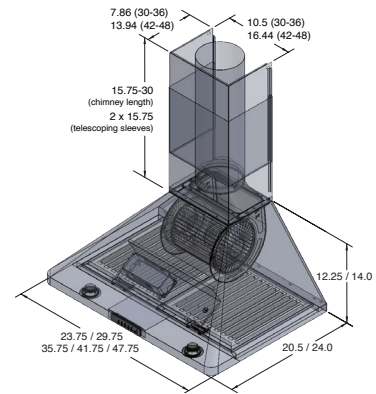

The PLJW 129 is a wall range hood that will make a strong statement in your kitchen. Complete with a 900 or 1200 CFM dual blower, this powerful range hood can handle any task in the kitchen. You'll enjoy clean indoor air and keep the grease and grime off your kitchen surfaces and appliances. You can toggle the blower power between four different speeds for great flexibility in the kitchen! The stainless steel push button control panel is easily accessible in front of the hood. You can also turn on the LED lights that help you see your range top while cooking. The convenience doesn't end there. After about a month, toss your filters in the dishwasher to keep your hood running at maximum efficiency. The PLJW 129 under cabinet range hood has incredible power and it's easy to use. Purchase one today!

Configuration and Dimensions

Hood Type	Wall
Sizes Available	24 30 36 42 48
24" Dimensions	23.75" W x 20.5" D x 12.25" H
30" Dimensions	29.75" W x 20.5" D x 12.25" H
36" Dimensions	35.75" W x 20.5" D x 12.25" H
42" Dimensions	41.75" W x 24" D x 14" H
48" Dimensions	47.75" W x 24" D x 14" H
Chimney Dimensions: 10.5" W (30-36) or 16.44" W (42-48) x 7.86" D (30-36) or 13.94" D (42-48) x 15.75"-30" H (Telescoping with Two Interlocking 15.75" Sleeves)	

Features

Control Type	Stainless Steel Push Buttons
Lighting	LED

Ventilation System

Maximum Air Flow Capacity900 or 1200 CFM
Speed Levels	4 Speeds
Airflow (Quiet/Low/Med/High)225/450/675/900 or 300/600/900/1200
Noise Level	51.2 or 53.8 db or 5 or 6 Sones Max
Duct Type/Size	Round 6 or 8
Voltage	110v
Motor	Single or Dual
Filter Type	Stainless Steel Baffle (Dishwasher Safe)
Material	High Quality 430 or 304 Stainless Steel
Warranty3 Year Parts Warranty