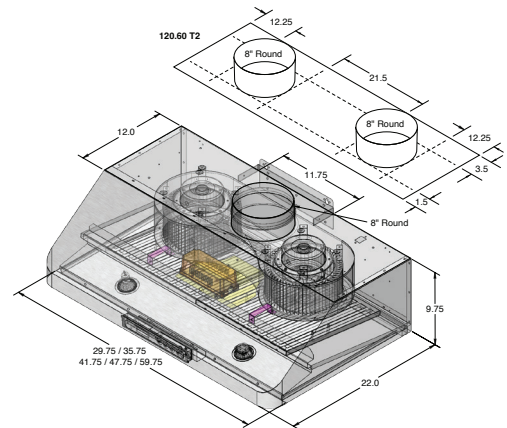

The PLJW 120 makes cooking a breeze.

Equipped with a 900 CFM blower, this range hood ensures your kitchen stays grease and smoke-free, leaving the air fresh and inviting for all. For even more power, the PLJW 120 T2 model is available in a 60-inch width, delivering up to 1800 CFM for larger kitchens or heavier cooking needs.

Configuration and Dimensions

Hood Type	Under Cabinet
Sizes Available	30 36 42 48 60
30" Dimensions	29.75" W x 22.0" D x 9.75" H
36" Dimensions	35.75" W x 22.0" D x 9.75" H
42" Dimensions	41.75" W x 22.0" D x 9.75" H
48" Dimensions	47.75" W x 22.0" D x 9.75" H
60" Dimensions	59.75" W x 22.0" D x 9.75" H

Features

Control TypeLCD Touch Panel
LightingLED

Ventilation System

Maximum Air Flow Capacity	30"-48" (900) or 60" (1800) CFM
Speed Levels 6 Speeds
Airflow (Quiet/Low/Med/High) 30"-48"	(150/300/450/600/750/900)
or 60" (300/600/900/1200/1500/1800)	
Noise Level	51.2 or 59.7 db / 5 or 9 Sones Max
Duct Type/Size	Single 8 (30"-48") or Dual 8 (60")
Voltage110v
Motor 30"-48" (Single) or 60" (Dual)
Filter TypeStainless Steel Baffle (Dishwasher Safe)
MaterialHigh Quality 430 and 304 (48") Stainless Steel
Warranty3 Year Parts Warranty