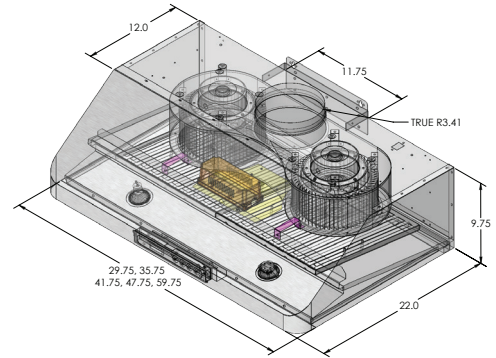

PLJW 120 With the PLJW 120, you'll enjoy a smooth cooking experience. The 120 features a dual 900 CFM blower, keeping your kitchen grease and smoke-free. Your indoor air will be better than ever as all your guests will enjoy fresh air in the kitchen. The PLJW 120 is so easy to use, featuring a highly visible and sleek touch control panel. It contrasts nicely with the stainless steel finish and offers great functionality, including blower speed and lights control. Manufactured in durable 430 stainless steel, the PLJW 120 is easy to clean and maintain, saving you time and effort. The stainless steel baffle filters are also durable, built for commercial use. They will last you years and, as an added bonus, they are dishwasher-safe! And don't forget about the LED lights! These keep your cooktop exceptionally bright. Cooking won't be a chore any longer with your new PLJW 120 wall range hood.

Configuration and Dimensions

Hood Type	Under Cabinet
Sizes Available	30 36 42 48 60
30" Dimensions	29.75" W x 9.75" H x 22.0" D
36" Dimensions	35.75" W x 9.75" H x 22.0" D
42" Dimensions	41.75" W x 9.75" H x 22.0" D
48" Dimensions	47.75" W x 9.75" H x 22.0" D
60" Dimensions	59.75" W x 9.75" H x 22.0" D

Features

Control TypeLCD Touch Panel
LightingLED

Ventilation System

Maximum Air Flow Capacity 30"-42" (900) or 48"-60" (1800) CFM
Speed Levels 6 Speeds
Airflow (Quiet/Low/Med/High) 30"-42"	(150/300/450/600/750/900)
or 48"-60"	(300/600/900/1200/1500/1800)
Noise Level51.2 or 59.7 db or 5 or 9 Sones Max
Duct Type/Size Round 8
Voltage110v
Motor30"-42" (Single) or 48"-60" (Dual)
Filter TypeStainless Steel Baffle (Dishwasher Safe)
MaterialHigh Quality 304 and 430 Stainless Steel
Warranty3 Year Parts Warranty