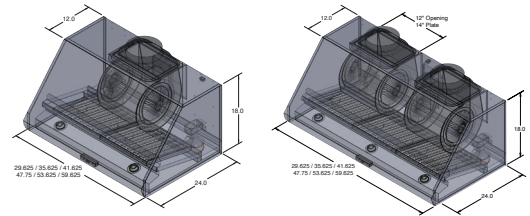

The PLJW 109 is an incredibly reliable wall mount range hood that packs a strong punch. This hood is perfect for Asian and other high-heat cooking with a 1000 CFM single blower or dual 2000 CFM blower. Enjoy even more flexibility with an easy-to-use four-speed push button control. With the PLJW 109 you'll also save loads of time cleaning and maintaining your hood. The hood is furnished with professional-grade 430 or 304 stainless steel for exceptional durability and a beautiful shine. When you're done cooking, your stainless steel baffle filters will cause you no trouble. Just throw them in the dishwasher for a quick, effortless clean. Try this versatile hood today!

Configuration and Dimensions

Hood Type	Wall or Under Cabinet
Sizes Available	30 36 42 48 54 60
30" Dimensions	29.625" W x 24" D x 18" H
36" Dimensions	35.625" W x 24" D x 18" H
42" Dimensions	41.625" W x 24" D x 18" H
48" Dimensions	47.625" W x 24" D x 18" H
54" Dimensions	53.625" W x 24" D x 18" H
60" Dimensions	59.625" W x 24" D x 18" H

Features

Control Type	Stainless Steel Push Buttons
Lighting	LED

Ventilation System

Maximum Air Flow Capacity	1000 or 2000 CFM
Speed Levels	4 Speeds
Airflow (Quiet/Low/Med/High)	250/500/750/1000 or 500/1000/1500/2000
Noise Level51.2 or 56.1 db or 5 or 7 Sones Max
Duct Type/Size	Round 8 (1 & 2)
Voltage	110v
Motor	Single or Dual
Filter Type	Stainless Steel Baffle (Dishwasher Safe)
Material	High Quality 430 or 304 Stainless Steel
Warranty	3 Year Parts Warranty