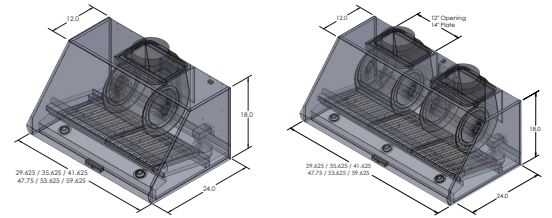

The PLJW 109 is an incredibly reliable wall mount range hood that packs a strong punch. This hood is perfect for Asian and other high-heat cooking with a 1000 CFM single blower or dual 2000 CFM blower. Enjoy even more flexibility with an easy-to-use four-speed push button control. With the PLJW 109 you'll also save loads of time cleaning and maintaining your hood. The hood is furnished with professional-grade 430 or 304 stainless steel for exceptional durability and a beautiful shine. When you're done cooking, your stainless steel baffle filters will cause you no trouble. Just throw them in the dishwasher for a quick, effortless clean. Try this versatile hood today!

Configuration and Dimensions

Hood Type	Wall or Under Cabinet
Sizes Available	30 36 42 48 54 60
30" Dimensions	29.625" W x 24" D x 18" H
36" Dimensions	35.625" W x 24" D x 18" H
42" Dimensions	41.625" W x 24" D x 18" H
48" Dimensions	47.625" W x 24" D x 18" H
54" Dimensions	53.625" W x 24" D x 18" H
60" Dimensions	59.625" W x 24" D x 18" H

Features

Control Type	Stainless Steel Push Buttons
Lighting	LED

Ventilation System

Maximum Air Flow Capacity	1000 or 2000 CFM
Speed Levels	4 Speeds
Airflow (Quiet/Low/Med/High)	250/500/750/1000 or 500/1000/1500/2000
Noise Level51.2 or 56.1 db or 5 or 7 Sones Max
Duct Type/Size	Round 8 (1 & 2)
Voltage	110v
Motor	Single or Dual
Filter Type	Stainless Steel Baffle (Dishwasher Safe)
Material	High Quality 430 or 304 Stainless Steel
Warranty3 Year Parts Warranty