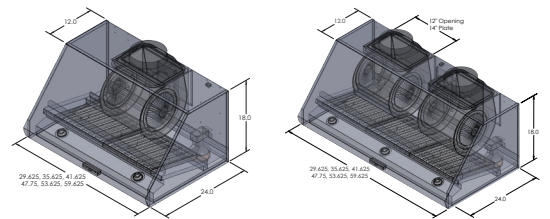

The PLJW 109 is an incredibly reliable wall mount range hood that packs a strong punch. This hood is perfect for Asian and other high-heat cooking with a 1000 CFM single blower or dual 2000 CFM blower. Enjoy even more flexibility with an easy-to-use four-speed push button control. With the PLJW 109 you'll also save loads of time cleaning and maintaining your hood. The hood is furnished with professional-grade 430 or 304 stainless steel for exceptional durability and a beautiful shine. When you're done cooking, your stainless steel baffle filters will cause you no trouble. Just throw them in the dishwasher for a quick, effortless clean. Try this versatile hood today!

Configuration and Dimensions

Hood Type	Wall or Under Cabinet
Sizes Available	30 36 42 48 54 60
30" Dimensions	29.625" W x 24" D x 18" H
36" Dimensions	35.625" W x 24" D x 18" H
42" Dimensions	41.625" W x 24" D x 18" H
48" Dimensions	47.625" W x 24" D x 18" H
54" Dimensions	53.625" W x 24" D x 18" H
60" Dimensions	59.625" W x 24" D x 18" H

Features

Control Type	Stainless Steel Push Buttons
Lighting	LED

Ventilation System

Maximum Air Flow Capacity	1000 or 2000 CFM
Speed Levels	4 Speeds
Airflow (Quiet/Low/Med/High)	250/500/750/1000 or 500/1000/1500/2000
Noise Level51.2 or 56.1 db or 5 or 7 Sones Max
Duct Type/Size	Round 8 (1 & 2)
Voltage	110v
Motor	Single or Dual
Filter Type	Stainless Steel Baffle (Dishwasher Safe)
Material	High Quality 430 or 304 Stainless Steel
Warranty3 Year Parts Warranty