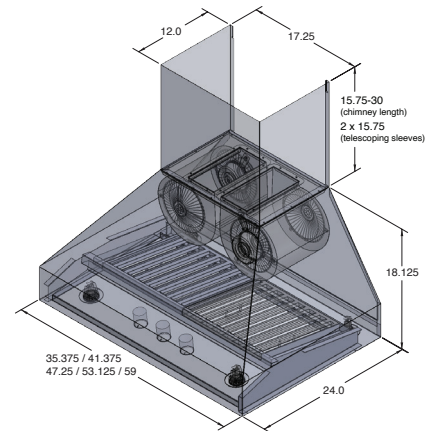

**The PLJW 104** If you're looking for the ultimate understated statement piece, check out our PLJW 104 wall mounted range hood. This sleek design is all about simplicity and beauty, manufactured with professional-grade 430 stainless steel. The 430 brushed stainless steel has been hand-welded and polished to create seamless edges. The hood design is incredibly sleek with the controls out of sight, conveniently underneath the front of this hood. The control panel features stylish knobs which are backlit with a soft blue light, creating a calming atmosphere for any kitchen. The 104 model features 1200 CFM with a dual blower for that added punch of power. Each blower has a separate set of knobs allowing them to run independently of each other – an exceptionally unique feature. This is especially useful if you're only cooking on one side of your stove but is ultimately convenient for any situation. Don't wait to make a bold statement in your kitchen with this industry-leading product.

**Configuration and Dimensions**

Hood Type . . . . . Wall  
 Sizes Available . . . . . 36 | 42 | 48 | 54 | 60  
 36" Dimensions. . . . . 35.375" W x 24" D x 18.125" H  
 42" Dimensions. . . . . 41.375" W x 24" D x 18.125" H  
 48" Dimensions. . . . . 47.25" W x 24" D x 18.125" H  
 54" Dimensions. . . . . 53.125" W x 24" D x 18.125" H  
 60" Dimensions. . . . . 59" W x 24" D x 18.125" H  
 Chimney Dimensions: 17.25" W x 12" D x 15.75"-30" H (Telescoping with Two Interlocking 15.75" Sleeves)