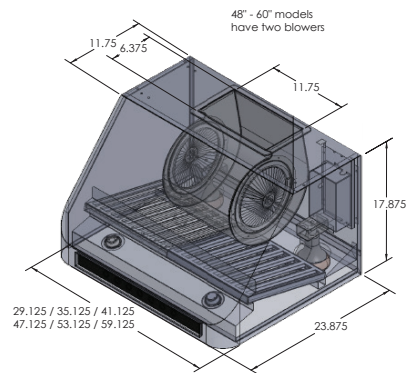

The PLJW 101 is a sleek and powerful vent hood. This wall range hood is rated at 1000 or 2000 CFM, which is unprecedented power for a residential hood. The 101 features a modern four-speed black touch panel. With up to 2000 CFM, you can cook comfortably on the lower speeds and enjoy an ultra-quiet blower. The max speed is so powerful that you'll likely just need it for emergencies. But it is incredibly convenient in a pinch. The PLJW 101 features beautiful, smooth rounded edges. You will also love how easy it is to clean the baffle filters; just place them in the dishwasher and you're done. To make cooking easier, the LED lights illuminate your cooktop. Not only that, but you can keep your food warm and ready to serve by using the heat lamp sockets in the back of the hood. You won't regret buying your new PLJW 101 range hood.

Configuration and Dimensions

Hood Type	Under Cabinet
Sizes Available	30 36 42 48 54 60
30" Dimensions	29.125" W x 23.875" D x 17.875" H
36" Dimensions	35.125" W x 23.875" D x 17.875" H
42" Dimensions	41.125" W x 23.875" D x 17.875" H
48" Dimensions	47.125" W x 23.875" D x 17.875" H
54" Dimensions	53.125" W x 23.875" D x 17.875" H
60" Dimensions	59.125" W x 23.875" D x 17.875" H

Features

Control TypeLCD Touch Panel
Lighting	LED

Ventilation System

Maximum Air Flow Capacity	1000 or 2000 CFM
Speed Levels	4 Speeds
Airflow (Quiet/Low/Med/High)	250/500/750/1000 or 500/1000/1500/2000
Noise Level	51.2 db or 5 Sones Max or 61.2 db or 10 Sones Max
Duct Type/Size	Round 8 or (2) 8
Voltage	110v
Motor	Single or Dual
Filter Type	Stainless Steel Baffle (Dishwasher Safe)
Material	High Quality 430 Stainless Steel
Warranty3 Year Parts Warranty