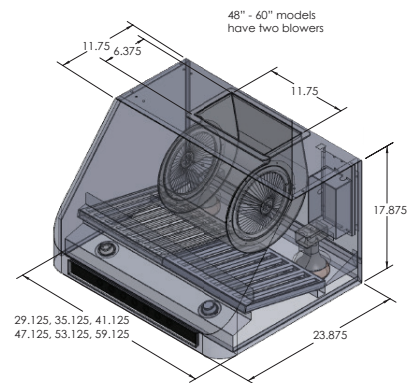

The PLJW 101 is a sleek and powerful vent hood. This wall range hood is rated at 1000 or 2000 CFM, which is unprecedented power for a residential hood. The 101 features a modern four-speed black touch panel. With up to 2000 CFM, you can cook comfortably on the lower speeds and enjoy an ultra-quiet blower. The max speed is so powerful that you'll likely just need it for emergencies. But it is incredibly convenient in a pinch. The PLJW 101 features beautiful, smooth rounded edges. You will also love how easy it is to clean the baffle filters; just place them in the dishwasher and you're done. To make cooking easier, the LED lights illuminate your cooktop. Not only that, but you can keep your food warm and ready to serve by using the heat lamp sockets in the back of the hood. You won't regret buying your new PLJW 101 range hood.

Configuration and Dimensions

Hood Type	Under Cabinet
Sizes Available	30 36 42 48 54 60
30" Dimensions.	29.125" W x 23.875" D x 17.875" H
36" Dimensions.	35.125" W x 23.875" D x 17.875" H
42" Dimensions.	41.125" W x 23.875" D x 17.875" H
48" Dimensions.	47.125" W x 23.875" D x 17.875" H
54" Dimensions.	53.125" W x 23.875" D x 17.875" H
60" Dimensions.	59.125" W x 23.875" D x 17.875" H

Features

Control TypeLCD Touch Panel
Lighting	LED

Ventilation System

Maximum Air Flow Capacity	1000 or 2000 CFM
Speed Levels	4 Speeds
Airflow (Quiet/Low/Med/High).	250/500/750/1000 or 500/1000/1500/2000
Noise Level	51.2 db or 5 Sones Max or 61.2 db or 10 Sones Max
Duct Type/Size	Round 8 or (2) 8
Voltage	110v
Motor	Single or Dual
Filter Type	Stainless Steel Baffle (Dishwasher Safe)
Material	High Quality 430 Stainless Steel
Warranty3 Year Parts Warranty