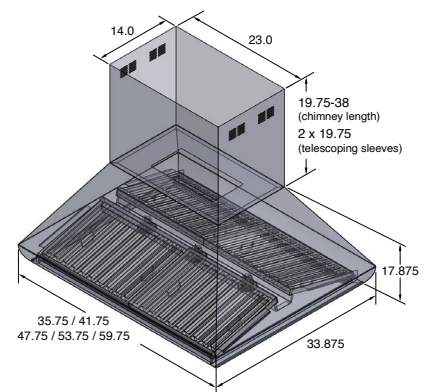

**Our PLJI 109** You won't find many residential hoods on the market to match the power of our PLJI 109.36 island mounted range hood. The 1200 CFM dual blower has exceptional power, fit for any task in the kitchen: steaks, pizzas, wok-style cooking, frying...with this island hood, you can cook anything. And it doesn't always have to be on full blast! The concealed stainless steel push button control panel allows you to adjust between four different speeds. You can find it right under the front of the hood! The PLJI 109 has LED lights that shine brilliantly over your entire cooktop. Thanks to these long-lasting lights, before you know it you'll be able to join your guests and enjoy delicious food. But, don't get settled quite yet. Take your baffle filters and place them into the dishwasher if they're looking greasy. Call us today to enjoy your beautiful new PLJI 109.

**Configuration and Dimensions**

Hood Type . . . . . Island  
 Sizes Available . . . . . 36 | 42 | 48 | 54 | 60  
 36" Dimensions . . . . . 35.75" W x 33.875" D x 17.875" H  
 42" Dimensions . . . . . 41.75" W x 33.875" D x 17.875" H  
 48" Dimensions . . . . . 47.75" W x 33.875" D x 17.875" H  
 54" Dimensions . . . . . 53.75" W x 33.875" D x 17.875" H  
 60" Dimensions . . . . . 59.75" W x 33.875" D x 17.875" H  
 Chimney Dimensions: 23" W x 14" D x 19.75"-38" H (Telescoping with Two Interlocking 19.75" Sleeves)

**Features**

Control Type . . . . . Stainless Steel Push Buttons  
 Lighting . . . . . LED

**Ventilation System**

Maximum Air Flow Capacity . . . . . 1200 CFM  
 Speed Levels . . . . . 4 Speeds  
 Airflow (Quiet/Low/Med/High) . . . . . 300/600/900/1200  
 Noise Level . . . . . 53.8 db or 6 Sones Max  
 Duct Type/Size . . . . . Round 8  
 Voltage . . . . . 110v  
 Motor . . . . . Dual  
 Filter Type . . . . . Stainless Steel Baffle (Dishwasher Safe)  
 Material . . . . . High Quality 430 Stainless Steel  
 Warranty . . . . . 3 Year Parts Warranty