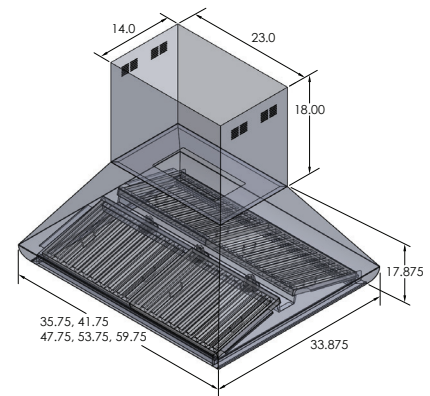

Our PLJI 109 You won't find many residential hoods on the market to match the power of our PLJI 109.36 island mounted range hood. The 1200 CFM dual blower has exceptional power, fit for any task in the kitchen: steaks, pizzas, wok-style cooking, frying...with this island hood, you can cook anything. And it doesn't always have to be on full blast! The concealed stainless steel push button control panel allows you to adjust between four different speeds. You can find it right under the front of the hood! The PLJI 109 has LED lights that shine brilliantly over your entire cooktop. Thanks to these long-lasting lights, before you know it you'll be able to join your guests and enjoy delicious food. But, don't get settled quite yet. Take your baffle filters and place them into the dishwasher if they're looking greasy. Call us today to enjoy your beautiful new PLJI 109.

Configuration and Dimensions

Hood Type	Island
Sizes Available	36 42 48 54 60
36" Dimensions35.75" W x 33.875" D x 17.875" H
42" Dimensions41.75" W x 33.875" D x 17.875" H
48" Dimensions47.75" W x 33.875" D x 17.875" H
54" Dimensions53.75" W x 33.875" D x 17.875" H
60" Dimensions59.75" W x 33.875" D x 17.875" H

Features

Control Type	Stainless Steel Push Buttons
Lighting	LED

Ventilation System

Maximum Air Flow Capacity	1200 CFM
Speed Levels	4 Speeds
Airflow (Quiet/Low/Med/High)	300/600/900/1200
Noise Level	53.8 db or 6 Sones Max
Duct Type/Size	Round 8
Voltage	110v
Motor	Dual
Filter Type	Stainless Steel Baffle (Dishwasher Safe)
Material	High Quality 430 Stainless Steel
Warranty	3 Year Parts Warranty