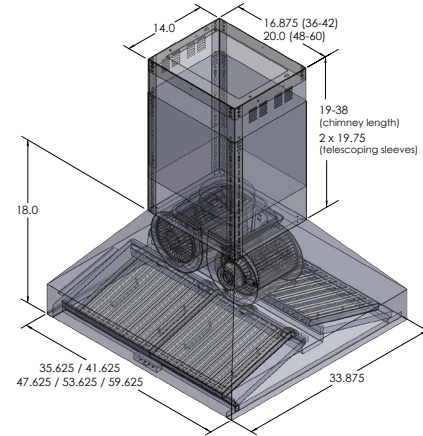

**Our PLJI 103** has a beautiful shine. Its elegance is matched by its power, with a 1200 CFM dual blower perfect for any cooking style. You can adjust the hood to four different speeds using a stainless steel push-button control panel and enjoy conversing with guests on any setting. For your convenience the panel is also on the opposite side of the hood. If you need any additional lighting while cooking, you're in luck. The PLJI 103 includes bright LED lights to illuminate your entire cooktop. You'll be done cooking in no time. And once you're finished, cleaning is no longer a chore. The hood features dishwasher-safe stainless steel baffle filters. It only takes a few seconds to easily remove them and toss them into your dishwasher. Don't wait to enjoy convenience in your kitchen.

**Configuration and Dimensions**

Hood Type . . . . .	Island
Sizes Available . . . . .	36   42   48   54   60
36" Dimensions . . . . .	35.625" W x 33.875" D x 18" H
42" Dimensions . . . . .	41.625" W x 33.875" D x 18" H
48" Dimensions . . . . .	47.625" W x 33.875" D x 18" H
54" Dimensions . . . . .	53.625" W x 33.875" D x 18" H
60" Dimensions . . . . .	59.625" W x 33.875" D x 18" H

**Features**

Control Type . . . . .	Stainless Steel Push Buttons
Lighting . . . . .	LED

**Ventilation System**

Maximum Air Flow Capacity . . . . .	1200 CFM
Speed Levels . . . . .	4 Speeds
Airflow (Quiet/Low/Med/High) . . . . .	300/600/900/1200
Noise Level . . . . .	53.8 db or 6 Sones Max
Duct Type/Size . . . . .	Round 8
Voltage . . . . .	110v
Motor . . . . .	Dual
Filter Type . . . . .	Stainless Steel Baffle (Dishwasher Safe)
Material . . . . .	High Quality 430 or 304 Stainless Steel
Warranty . . . . .	.3 Year Parts Warranty