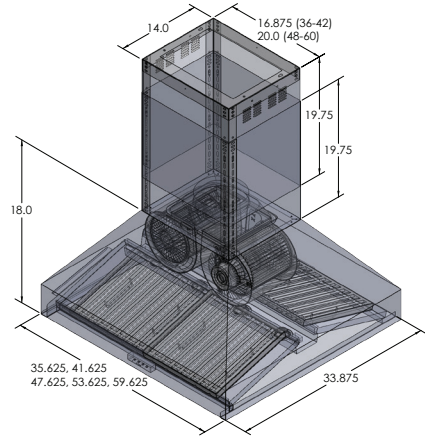

Our PLJI 103 has a beautiful shine. Its elegance is matched by its power, with a 1200 CFM dual blower perfect for any cooking style. You can adjust the hood to four different speeds using a stainless steel push-button control panel and enjoy conversing with guests on any setting. For your convenience the panel is also on the opposite side of the hood. If you need any additional lighting while cooking, you're in luck. The PLJI 103 includes bright LED lights to illuminate your entire cooktop. You'll be done cooking in no time. And once you're finished, cleaning is no longer a chore. The hood features dishwasher-safe stainless steel baffle filters. It only takes a few seconds to easily remove them and toss them into your dishwasher. Don't wait to enjoy convenience in your kitchen.

Configuration and Dimensions

Hood Type	Island
Sizes Available	36 42 48 54 60
36" Dimensions	35.625" W x 33.875" D x 18" H
42" Dimensions	41.625" W x 33.875" D x 18" H
48" Dimensions	47.625" W x 33.875" D x 18" H
54" Dimensions	53.625" W x 33.875" D x 18" H
60" Dimensions	59.625" W x 33.875" D x 18" H

Features

Control Type	Stainless Steel Push Buttons
Lighting	LED

Ventilation System

Maximum Air Flow Capacity	1200 CFM
Speed Levels	4 Speeds
Airflow (Quiet/Low/Med/High)	300/600/900/1200
Noise Level	53.8 db or 6 Sones Max
Duct Type/Size	Round 8
Voltage	110v
Motor	Dual
Filter Type	Stainless Steel Baffle (Dishwasher Safe)
Material	High Quality 430 or 304 Stainless Steel
Warranty3 Year Parts Warranty