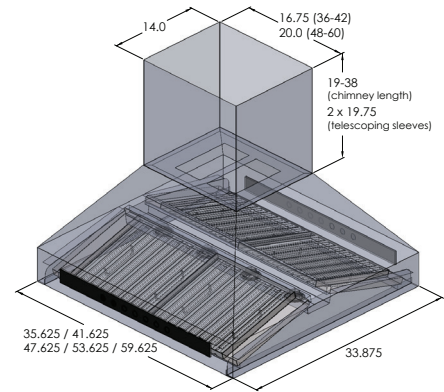

The PLJI 102 is a professional island range hood that will accommodate all of your cooking needs. It features a powerful 1200 CFM blower that will rid your kitchen of smoke, grease, dirt, and other contaminants. If you don't need the maximum power, no problem! Use the elegant LCD glass touch panel to adjust the blower between four speeds. For added convenience, it's on two sides of your hood. While cooking, enjoy a bright cooktop, illuminated with two long-lasting LED lights. The PLJI 102 is manufactured with durable 304 stainless steel and 430 stainless steel as well, so you won't have to obsess over keeping it clean. Cleaning filters is no sweat either; use the handle to easily remove them from your hood and then place them in the dishwasher for an effortless clean. You'll enjoy a smooth cooking experience with the PLJI 102.

Configuration and Dimensions

Hood Type	Island
Sizes Available	36 42 48 54 60
36" Dimensions.	35.625" W x 33.875" D x 18" H
42" Dimensions.	41.625" W x 33.875" D x 18" H
48" Dimensions.	47.625" W x 33.875" D x 18" H
54" Dimensions.	53.625" W x 33.875" D x 18" H
60" Dimensions.	59.625" W x 33.875" D x 18" H

Features

Control Type	LCD Touch Panel
Lighting	LED

Ventilation System

Maximum Air Flow Capacity	1200 CFM
Speed Levels	4 Speeds
Airflow (Quiet/Low/Med/High).	300/600/900/1200
Noise Level	53.8 db or 6 Sones Max
Duct Type/Size	Round 8
Voltage	110v
Motor	Dual
Filter Type	Stainless Steel Baffle (Dishwasher Safe)
Material	High Quality 430 or 304 Stainless Steel
Warranty	3 Year Parts Warranty