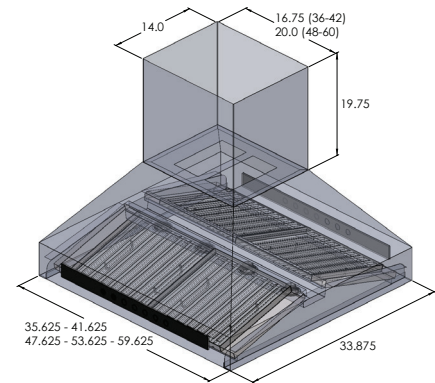

The PLJI 102 is a professional island range hood that will accommodate all of your cooking needs. It features a powerful 1200 CFM blower that will rid your kitchen of smoke, grease, dirt, and other contaminants. If you don't need the maximum power, no problem! Use the elegant LCD glass touch panel to adjust the blower between four speeds. For added convenience, it's on two sides of your hood. While cooking, enjoy a bright cooktop, illuminated with two long-lasting LED lights. The PLJI 102 is manufactured with durable 304 stainless steel and 430 stainless steel as well, so you won't have to obsess over keeping it clean. Cleaning filters is no sweat either; use the handle to easily remove them from your hood and then place them in the dishwasher for an effortless clean. You'll enjoy a smooth cooking experience with the PLJI 102.

Configuration and Dimensions

Hood Type	Island
Sizes Available	36 42 48 54 60
36" Dimensions.	35.625" W x 33.875" D x 18" H
42" Dimensions.	41.625" W x 33.875" D x 18" H
48" Dimensions.	47.625" W x 33.875" D x 18" H
54" Dimensions.	53.625" W x 33.875" D x 18" H
60" Dimensions.	59.625" W x 33.875" D x 18" H

Features

Control Type	LCD Touch Panel
Lighting	LED

Ventilation System

Maximum Air Flow Capacity	1200 CFM
Speed Levels	4 Speeds
Airflow (Quiet/Low/Med/High).	300/600/900/1200
Noise Level	53.8 db or 6 Sones Max
Duct Type/Size	Round 8
Voltage	110v
Motor	Dual
Filter Type	Stainless Steel Baffle (Dishwasher Safe)
Material	High Quality 430 or 304 Stainless Steel
Warranty	3 Year Parts Warranty