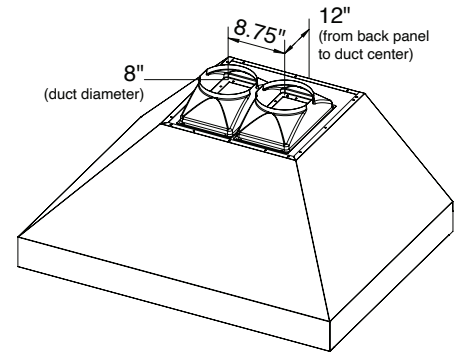

Configuration and Dimensions

Hood Type	Wall Mount
Sizes Available	48 60
48" Dimensions	47.75" W x 35.75" D x 18" H
60" Dimensions	59.75" W x 35.75" D x 18" H
Chimney Dimensions: 20.5" W x 20" D x 15.75"-30" H (Telescoping with Two Interlocking 15.75" Sleeves)	