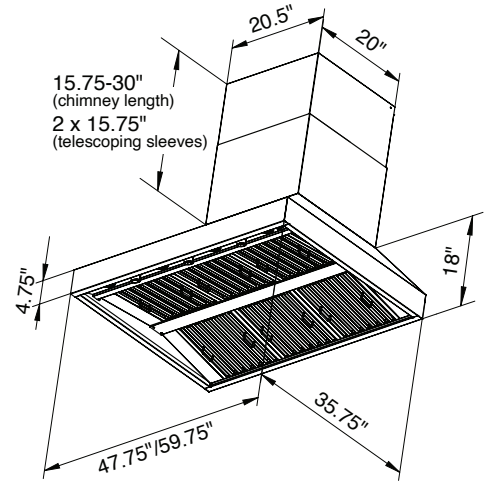

Configuration and Dimensions

Hood Type	Wall Mount
Sizes Available	48 60
48" Dimensions	47.75" W x 35.75" D x 18" H
60" Dimensions	59.75" W x 35.75" D x 18" H
Chimney Dimensions: 20.5" W x 20" D x 15.75"-30" H (Telescoping with Two Interlocking 15.75" Sleeves)	