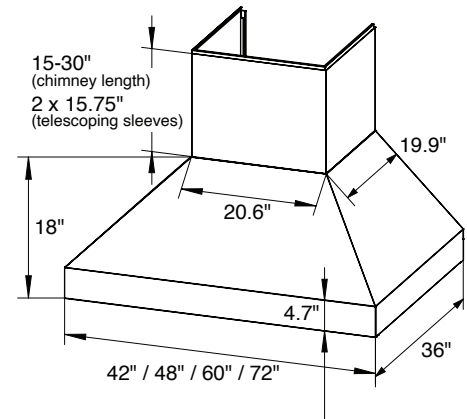

Configuration and Dimensions

Hood Type	Wall Mount
Sizes Available	42 48 60 72
42" Dimensions42" W x 36" D x 18" H
48" Dimensions48" W x 36" D x 18" H
60" Dimensions60" W x 36" D x 18" H
72" Dimensions72" W x 36" D x 18" H
Chimney Dimensions	20.6" W x 19.9" D x 15-30" H