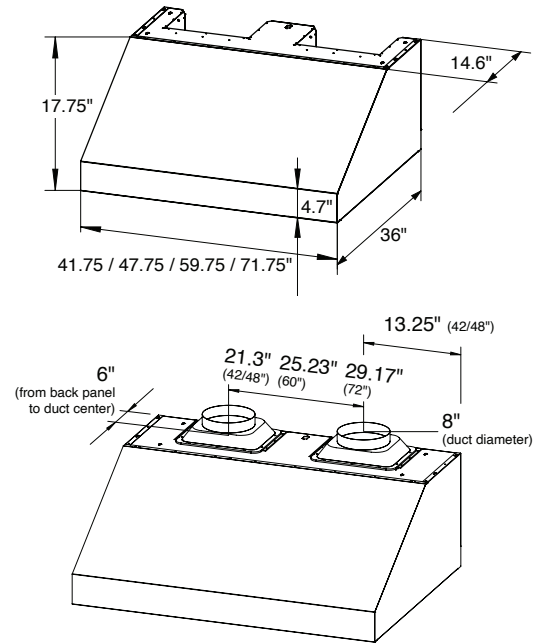

Configuration and Dimensions

Hood Type	Under Cabinet
Sizes Available	42 48 60 72
42" Dimensions	41.75" W x 36" D x 17.75" H
48" Dimensions	47.75" W x 36" D x 17.75" H
60" Dimensions	59.75" W x 36" D x 17.75" H
72" Dimensions	71.75" W x 36" D x 17.75" H