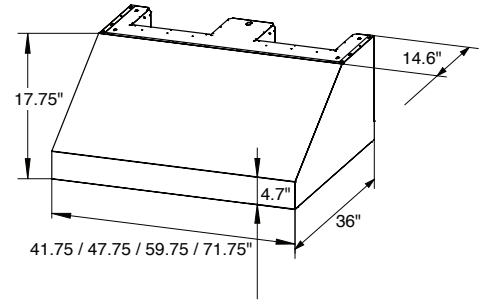

Configuration and Dimensions

Hood Type	Under Cabinet
Sizes Available	42 48 60 72
42" Dimensions	41.75" W x 36" D x 17.75" H
48" Dimensions	47.75" W x 36" D x 17.75" H
60" Dimensions	59.75" W x 36" D x 17.75" H
72" Dimensions	71.75" W x 36" D x 17.75" H