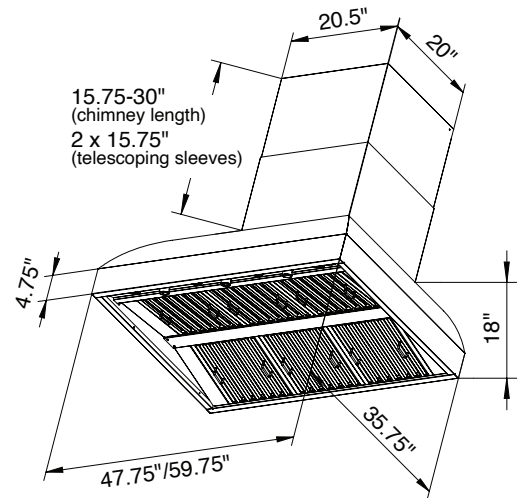

PLGW BBQ PRO WC

Upgrade your outdoor cooking space with the Proline Wall-Mounted BBQ Pro Model with Chimney, designed for superior durability and performance. Constructed from 1.2mm solid 304 stainless steel, this range hood withstands the harshest outdoor conditions, ensuring longevity and a pristine appearance. The built-in chimney efficiently directs smoke away from your cooking area, enhancing safety and maintaining a clean environment.

Configuration and Dimensions

Hood Type Wall Mount
 Sizes Available 48 | 60
 48" Dimensions 47.75" W x 35.75" D x 18" H
 60" Dimensions 59.75" W x 35.75" D x 18" H
 Chimney Dimensions: 20.5" W x 20" D x 15.75"-30" H (Telescoping with Two Interlocking 15.75" Sleeves)