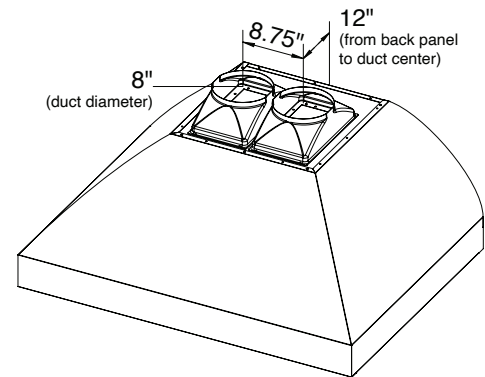

PLGW BBQ PRO WC

Upgrade your outdoor cooking space with the Proline Wall-Mounted BBQ Pro Model with Chimney, designed for superior durability and performance. Constructed from 1.2mm solid 304 stainless steel, this range hood withstands the harshest outdoor conditions, ensuring longevity and a pristine appearance. The built-in chimney efficiently directs smoke away from your cooking area, enhancing safety and maintaining a clean environment.

Configuration and Dimensions

Hood Type Wall Mount
 Sizes Available 48 | 60
 48" Dimensions 47.75" W x 35.75" D x 18" H
 60" Dimensions 59.75" W x 35.75" D x 18" H
 Chimney Dimensions: 20.5" W x 20" D x 15.75"-30" H (Telescoping with Two Interlocking 15.75" Sleeves)