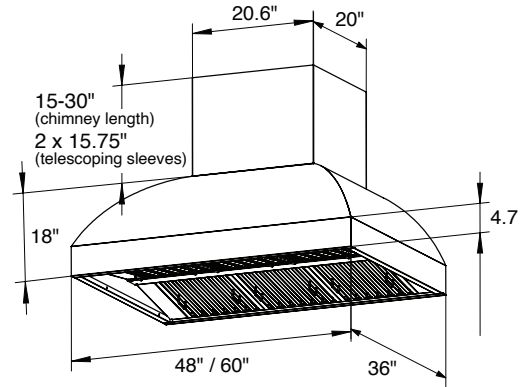

PLGW BBQ PRO WC

Upgrade your outdoor cooking space with the ProLine Wall-Mounted BBQ Pro Model with Chimney, designed for superior durability and performance. Constructed from 1.2mm solid 304 stainless steel, this range hood withstands the harshest outdoor conditions, ensuring longevity and a pristine appearance. The built-in chimney efficiently directs smoke away from your cooking area, enhancing safety and maintaining a clean environment.

Configuration and Dimensions

Hood Type	Wall Mount
Sizes Available	48 60
48" Dimensions	48" W x 36" D x 18" H
60" Dimensions	60" W x 36" D x 18" H
Chimney Dimensions	20.6" W x 20" D x 15-30" H

Features

Control Type	Rotary Switch
Lighting3w Sealed LED Gimbal Spot