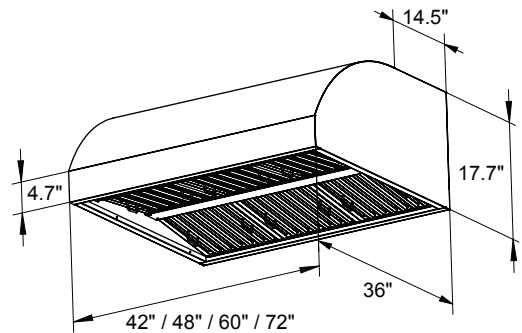

Available in 42", 48", 60", and 72" sizes, the ProLine Under Cabinet Range Hood combines top-tier performance with stylish design, making it an essential addition to any modern kitchen. Experience superior ventilation, durable construction, and enhanced lighting that complements your culinary creativity, all while maintaining a fresh and inviting kitchen atmosphere.

### Configuration and Dimensions

Hood Type . . . . .	Under Cabinet
Sizes Available . . . . .	42   48   60   72
42" Dimensions. . . . .	42" W x 36" D x 17.7" H
48" Dimensions. . . . .	48" W x 36" D x 17.7" H
60" Dimensions. . . . .	60" W x 36" D x 17.7" H
72" Dimensions. . . . .	72" W x 36" D x 17.7" H